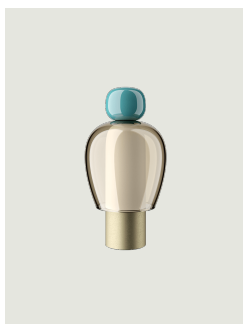

Easy Peasy,
Design by Luca Nichetto

Model Easy Peasy Flamingo

With a strong personality and a sculptural form reminiscing the shape of bells, Easy Peasy is a set of portable and rechargeable table lamps, consisting of two rounded elements, a body and a knob. Made of blown glass, *Easy Peasy* allows for personal customisation of the living spaces. Its portability, different shapes and colours, and the *dim-to-warm* functionality of its light source allow users to connect, play and interact with the variable configuration options.

Easy Peasy Flamingo	Light source	Knob: Technopolymer	Shade: Blown glass	Base : Metal	Code	
 	LED Dim-to-Warm from 2700 K to 3300 K 3 W / 380 lm 2000 mA Battery CRI 90 MacAdam 3-Step	Pink	Grey	Brushed Bronze	17081 6226	
Net weight: 0.85 kg	Parcels: 1					

Easy Peasy Lagoon

Easy Peasy Kelp

Easy Peasy Chestnut