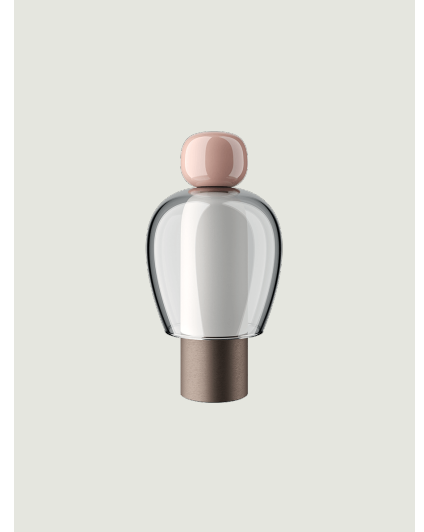

Easy Peasy,
Design by Luca Nichetto

Model Easy Peasy Flamingo

With a strong personality and a sculptural form reminiscing the shape of bells, Easy Peasy is a set of portable and rechargeable table lamps, consisting of two rounded elements, a body and a knob. Made of blown glass, *Easy Peasy* allows for personal customisation of the living spaces. Its portability, different shapes and colours, and the *dim-to-warm* functionality of its light source allow users to connect, play and interact with the variable configuration options.

Easy Peasy Flamingo	Light source	Knob: Technopolymer	Shade: Blown glass	Base : Metal	Code	
 	LED Dim-to-Warm from 2700 K to 3300 K 3 W / 380 lm 2000 mA Battery CRI 90 MacAdam 3-Step	Pink	Grey	Brushed Bronze	17081 6226	
Net weight: 0.85 kg	Parcels: 1					