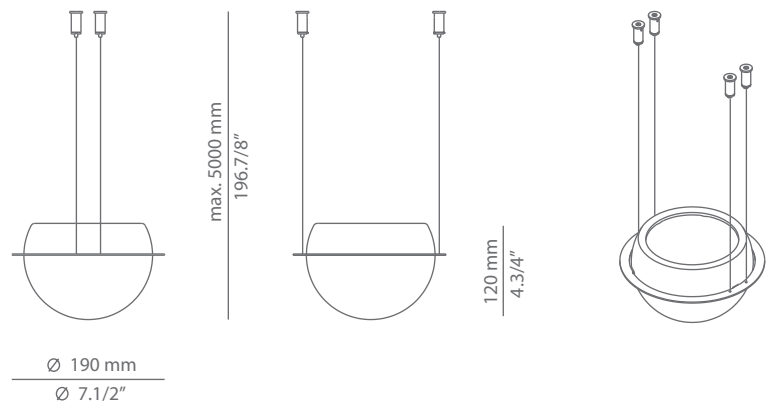

Finish

26 BLK ANT   Black Anthracite

SPECIAL REQUIREMENTS

Custom finishes and versions

We offer custom plated and RAL finishes.

Alternate lamping and versions available for projects. Consult our offices.

Special instructions