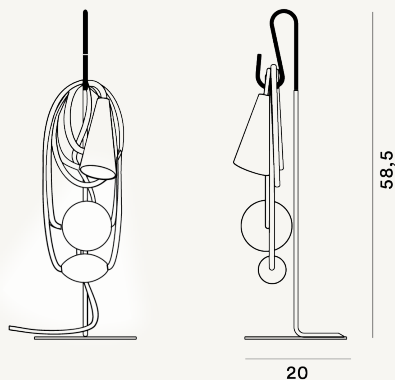

FILO TABLE PTL

DIMENSIONE

59 x 20 x 20

CAVO

White and Black| Bordeaux| Red and White| Green

COLORE

Amethyst queen, Emerald king, Ruby jaypure, Southern talisman, Teodora

CERTIFICAZIONI
IP 20

PESO

Net kg 4.2

MATERIALE

Porcelain, textile cable, blown glass and varnished metal

SORGENTE LUMINOSA

LED retrofit bulb included G9 4W 3000 K 400lm CRI>80 ON-OFF