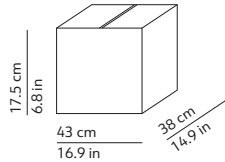

This lamp must be disposed in conformity with the EU directive
Apparecchio di illuminazione da smaltire secondo la direttiva EU

CODES AND DIMENSIONS / CODICI E DIMENSIONI

FLOW

506428N / US

PACKAGING / IMBALLO

Volume: 0.03 m³ / 1.059 ft³
Gross weight: 2.5 kg / 5.51 lbs

ACCESSORIES

500500N / US
500501N / US
500517N / US

Volume: 0.002 m³ / 0.070 ft³
Gross weight: 1.03 kg / 2.27 lbs

Volume: 0.001 m³ / 0.035 ft³
Gross weight: 0.25 kg / 0.55 lbs

LEAF

506430N

Volume: 0.01 m³ / 0.353 ft³
Gross weight: 1.62 kg / 3.57 lbs

White / Bianco

Opal diffuser made of two layers of blown glass
Diffusore in vetro opale soffiato incamiciato

Metallic coated structure
Struttura in metallo verniciato