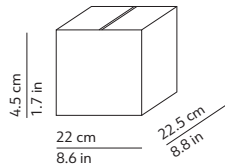

This lamp must be disposed in conformity with the EU directive
Apparecchio di illuminazione da smaltire secondo la direttiva EU

CODES AND DIMENSIONS / CODICI E DIMENSIONI

FLOW

506428N / US

PACKAGING / IMBALLO

Volume: 0.03 m³ / 1.059 ft³
Gross weight: 2.5 kg / 5.51 lbs

ACCESSORIES

500500N / US
500501N / US
500517N / US

Volume: 0.002 m³ / 0.070 ft³
Gross weight: 1.03 kg / 2.27 lbs

Volume: 0.001 m³ / 0.035 ft³
Gross weight: 0.25 kg / 0.55 lbs

LEAF

506430N

Volume: 0.01 m³ / 0.353 ft³
Gross weight: 1.62 kg / 3.57 lbs

White / Bianco

Opal diffuser made of two layers of blown glass
Diffusore in vetro opale soffiato incamiciato

Metallic coated structure
Struttura in metallo verniciato