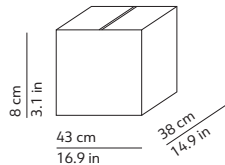

This lamp must be disposed in conformity with the EU directive
Apparecchio di illuminazione da smaltire secondo la direttiva EU

CODES AND DIMENSIONS / CODICI E DIMENSIONI

FLOW

506428N / US

PACKAGING / IMBALLO

Volume: 0.03 m³ / 1.059 ft³
Gross weight: 2.5 kg / 5.51 lbs

ACCESSORIES

500500N / US
500501N / US
500517N / US

Volume: 0.002 m³ / 0.070 ft³
Gross weight: 1.03 kg / 2.27 lbs

Volume: 0.001 m³ / 0.035 ft³
Gross weight: 0.25 kg / 0.55 lbs

LEAF

506430N

Volume: 0.01 m³ / 0.353 ft³
Gross weight: 1.62 kg / 3.57 lbs

White / Bianco

Opal diffuser made of two layers of blown glass
Diffusore in vetro opale soffiato incamiciato

Metallic coated structure
Struttura in metallo verniciato