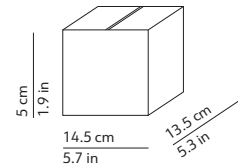

This lamp must be disposed in conformity with the EU directive
Apparecchio di illuminazione da smaltire secondo la direttiva EU

CODES AND DIMENSIONS / CODICI E DIMENSIONI

FLOW

506428N / US

PACKAGING / IMBALLO

Volume: 0.03 m³ / 1.059 ft³
Gross weight: 2.5 kg / 5.51 lbs

ACCESSORIES

500500N / US
500501N / US
500517N / US

Volume: 0.002 m³ / 0.070 ft³
Gross weight: 1.03 kg / 2.27 lbs

Volume: 0.001 m³ / 0.035 ft³
Gross weight: 0.25 kg / 0.55 lbs

LEAF

506430N

Volume: 0.01 m³ / 0.353 ft³
Gross weight: 1.62 kg / 3.57 lbs

White / Bianco

Opal diffuser made of two layers of blown glass
Diffusore in vetro opale soffiato incamiciato

Metallic coated structure
Struttura in metallo verniciato