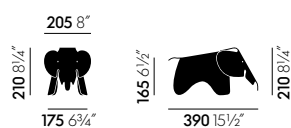

# Eames Elephant (small)

Charles & Ray Eames, 1945

## Eames Elephant (small)

Charles and Ray Eames developed a toy elephant made of plywood in 1945; however, this piece never went into production. A scaled-down version, the Eames Elephant (small) made of robust plastic, can be used as a child's toy or as a decorative object, whose friendly face adds a charming note to any setting.

## DIMENSIONS