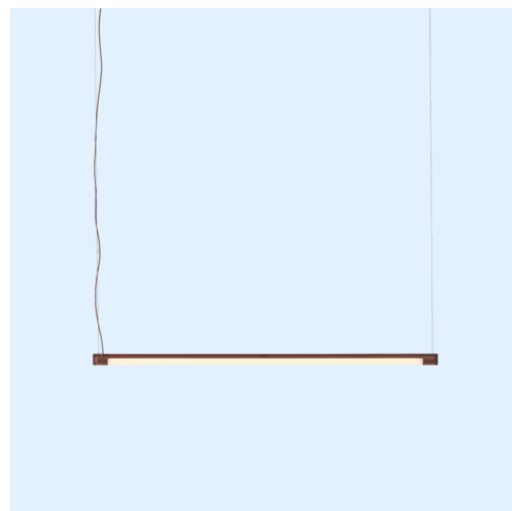

# Fine Suspension Lamp

“Fine Suspension Lamp is a minimal design refined to include only the essential; a slim light, a form-pressed fixture with aluminum end caps, a cord. We wanted it to feel delicate, almost jewelry-like — a sleek band of white light. It is a simple, raw expression of clarity and directness with an industrial character. Possible to hang both horizontally and vertically, we designed it so that the lamp’s light source is laid bare, yet gives a no-glare, comfortable light.”

— TAF Studio

<b>Designed by</b>	TAF Studio / 2021
<b>About the designer</b>	TAF Studio is a Stockholm-based design and architecture studio, founded by Gabriella Gustafson and Mattias Ståhlbom. The duo works within product and interior design.
<b>Environment</b>	Indoor
<b>Country of Production</b>	China
<b>Description</b>	Fine Suspension Lamp is a take on a classic tube light combining industrial minimalism with refined detailing for a truly elegant expression. A uniquely versatile piece, it offers a myriad of options, available in three sizes that can be hung both horizontally and vertically, and as an ambient, general or task light with a 320 degree beam angle. These qualities make it a design with many faces; as understated lighting enhancing the space or a statement piece whether hung alone and in clusters.
<b>Material</b>	Body in pressure-die casted and extruded, powder coated aluminum. Diffuser in extruded opaque plastic. Lamp driver integrated in white plastic canopy.  Dimmable, integrated and replaceable LED light designed for Right to Repair, meaning that light source can be replaced by an electrician only. Lumen maintenance: 35.000h. Kelvin: 2700K. CRI: >90.
<b>Cleaning &amp; Care</b>	Clean with moist cloth. Always switch off electricity supply before cleaning.
<b>Cord length</b>	400 cm / 157"
<b>Light source included</b>	120 CM / 47.25", 60 CM / 23.5", 90 CM / 35.5": Yes
<b>Ceiling Cap included</b>	120 CM / 47.25", 60 CM / 23.5", 90 CM / 35.5": Yes