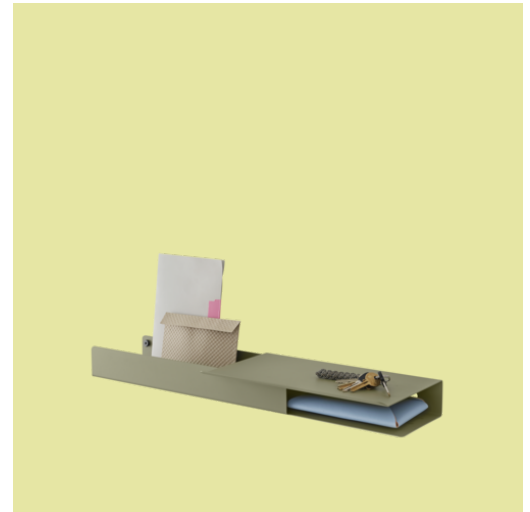

Folded Platform Shelf

“Inspired by the shadow-play of layers, Folded is based on a seemingly simple bending technique of a single sheet of metal to create pockets which hold and separate your items. Featuring a subtle bolt and hooks for hanging objects, it is a versatile wall mount that can be used in both a practical and a decorative manner - suitable for organizing anything from mail to books, perfumes or spices, or just displaying your favorite belongings, in the hallway, bathroom, bedroom or kitchen.”

— Johan Van Hengel

Designed by	Johan Van Hengel
About the Designer	Johan Van Hengel is a Dutch designer, based in Rotterdam. With a technical background in industrial design, he worked on both consumer electronics and furniture before launching his own studio in 2013, focused on furniture, lighting and living accessories.
Environment	Indoor
Country of Production	China
Preassembled	Yes - Mount to wall.
Description	The Platform Shelf, imitating the look of folded paper yet shaped in metal, has a contemporary, functional character. It comes with two hooks and two bolts for mounting on the wall. The platform design provides a versatile surface, perfect for displaying decor or organizing essentials. The Platform Shelf is a modern and friendly way to add storage to any home or professional space.
Material	Acrylic powder coated bended 1,5 mm sheet of steel. Laser cut from metal sheets, these shelves go through a folding process. They are then lacquered with an acrylic powder coating.
Cleaning & Care	Clean the Folded Platform Shelf with a damp cloth. If necessary, only use a mild detergent or washing up liquid and not concentrated. Always wipe with a dry cloth afterwards. To minimize the risk of stains and marks, liquid, grease etc. should be removed straight away.