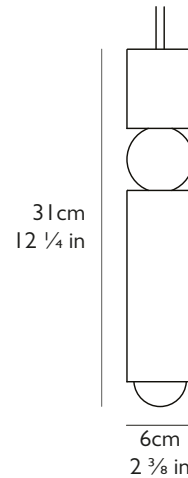

LEE BROOM

FULCRUM LIGHT

PRODUCT DETAILS

Name

Fulcrum Light

| Finish & Product Code | 110-130v | 220-240v |
|-----------------------|----------|----------|
| Polished Gold ● | FUL0161 | FUL0061 |
| Polished Chrome ● | FUL0160 | FUL0060 |
| Matte Black ● | FUL0170 | FUL0070 |

Materials

Steel, glass

Illumination 110-130v

5w, 2700k, 350 lumen

Bulb: E26, 5w LED, 350 lumens, 25k hrs (1x supplied), CRI 82.

Illumination 220-240v

6.3w, 2700k, 470 lumen

Bulb: E27, 6.3w LED, 470 lumen, 25k hrs (1x supplied), CRI 80.

H 31cm x Dia 6cm / H 12 1/4 in x Dia 2 3/8 in

Suspension

Length: 300cm / 118 1/8 in

Adjustable cord

Gold fabric outer

Ceiling Plate / Canopy

H 3cm x Dia 12cm / H 1 1/8 in x Dia 4 3/4 in

Round steel in matching finish