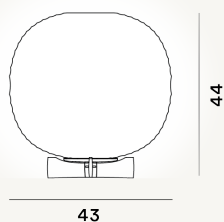

GEM TABLE PTL

DIMENSIONE

44 x 43 x 43

CAVO

Transparent

COLORE

White

CERTIFICAZIONI

PESO

Net kg 8.3

MATERIALE

Blown acid-etched glass with reliefs, gold-plating satin metal

SORGENTE LUMINOSA

Bulb not included E27 150W Max Dimmer included