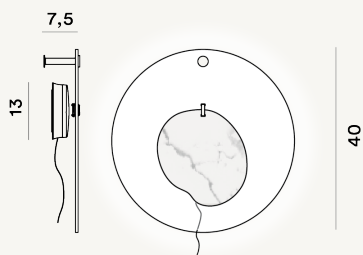

GIOIA MEDIA WALL LED

DIMENSIONE

8 x 40 x 40

CAVO

Grey

COLORE

Light blu, Pink, Green

CERTIFICAZIONI

PESO

Net kg 2.2

MATERIALE

PMMA, marble, polycarbonate, polished brass and coated aluminium

SORGENTE LUMINOSA

LED included Scheda Led 10W 2700 K 790lm CRI>90
Dimmable TRIAC