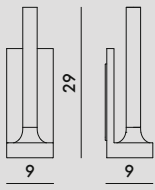

9570/B9570/U9570/Z9570
Wall lamp

MATERIAL

PMMA, PP and metallic or painted recycled ABS

GLOSSY

XX
Polished
Chrome

RR
Polished
Copper

GG
Gloss
Champagne

TT
Polished
Titanium

MATT

BI
Matt
White

TO
Matt
Titanium

Product made of recycled material