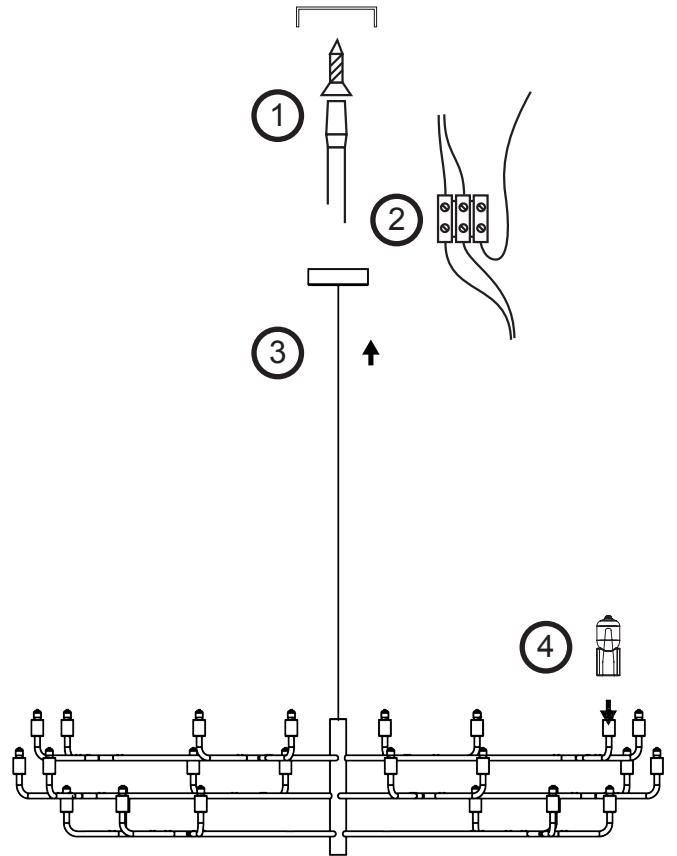

GRAND SIECLE

DESIGN BY ALBERTO NASON

Assembly Instructions

Class 2 / Made in Belgium

**GRAND SIECLE Small
Suspension
AX290**

29,5 height
75,5 width

Net weight : 4,8 kg

DIMMABLE

Altenaken 11, 3320 Hoegaarden, Belgium

Safety Instructions

It is recommended to install the lamp by a specialised technician. The lamp is for domestic interior use only. Do not install the lamp on damp surfaces or anywhere else that might conduct current and cause electric shock. Always use the recommended bulb. The manufacturer declines all responsibilities in case of bad use of the lamp.

Technical Characteristics

Material : metal
LED 24x G9