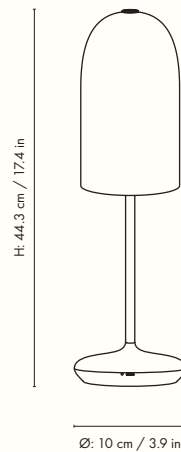

Measurements