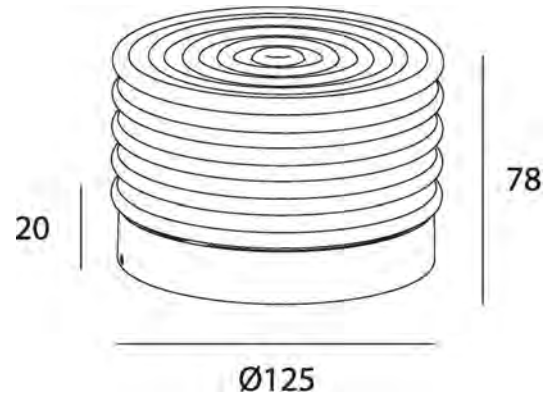

## light specifications

Light source	COB
Delivered output	600lm
System power	8
Light source efficiency	up to 160lm/W
CCT	2700/3000/3500/4000K
Spectrum	STD
CRI	CRI90+
Beam angle	/