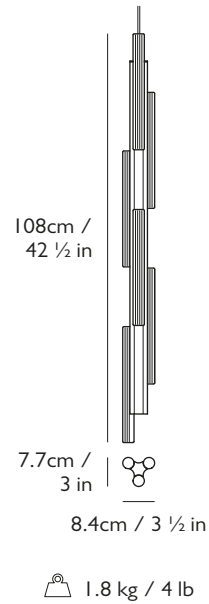

# LEE BROOM

### PRODUCT DETAILS

Name	Year of Design
Hail 6-light Tall	2022

Product Code	110-130V	220-240V
Hail 6-light Tall, brushed silver	HAI0130	HAI0030
Hail 6-light Tall, brushed gold	HAI0131	HAI0031

#### Dimensions

H 108 cm x W 8.4 cm x D 7.7 cm / H 42 1/2 x W 3 1/2 x D 3 in

#### Ceiling Plate / Canopy

H 3 cm x Ø 12 cm / H 1 1/8 in x Ø 4 3/4 in