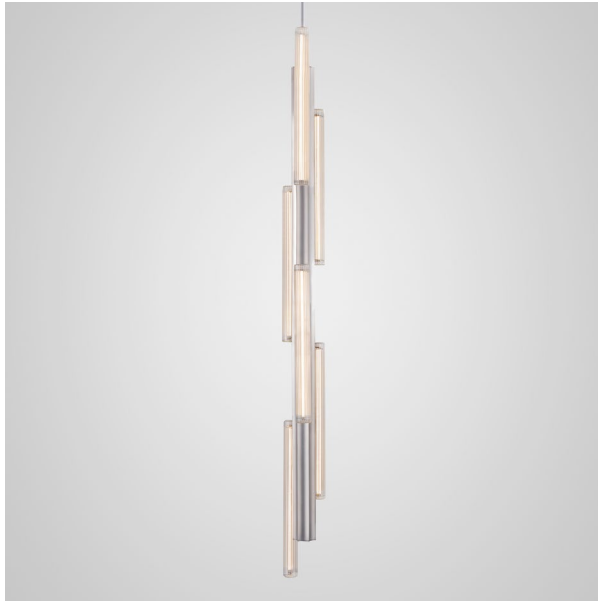

# LEE BROOM

### PRODUCT DETAILS

Name	Year of Design
Hail 6-light Tall	2022

Product Code	110-130V	220-240V
Hail 6-light Tall, brushed silver	HAI0130	HAI0030
Hail 6-light Tall, brushed gold	HAI0131	HAI0031

#### Suspension

Length : 300 cm / 118 1/8 in  
300cm silver or gold fabric cable (adjustable length)