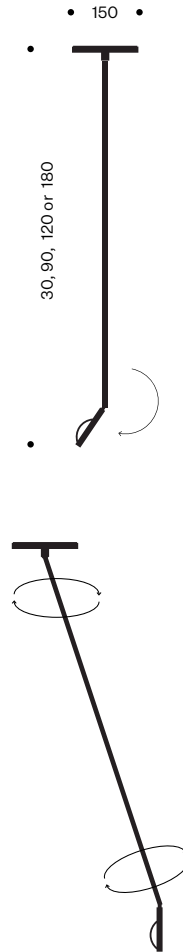

FEATURES

HALO GIGA CEILING (updated)

Usage: Ceiling

Materials: Black anodized aluminium, powder-coated steel, brass, glass

Weight: 5 kg

Input: 100-240V 50-60Hz

Output: 36V

LED Power: 18W

Lumen: ~ 2600 lumen

Adaptor certifications: Rohs, FCC, CE, ERP

Warranty: 1 year

Color available: Deep Blue - Sunset Red

Price:

Halo Giga Ceiling with 120, 140cm steam: 2250€ (ex vat)

Halo Giga Ceiling with 180cm steam: 2350€ (ex vat)

(custom project and steam dimension available upon request)

MEASURE IN CM

PROJECTION DIMENSIONS

This example of room height is 350cm