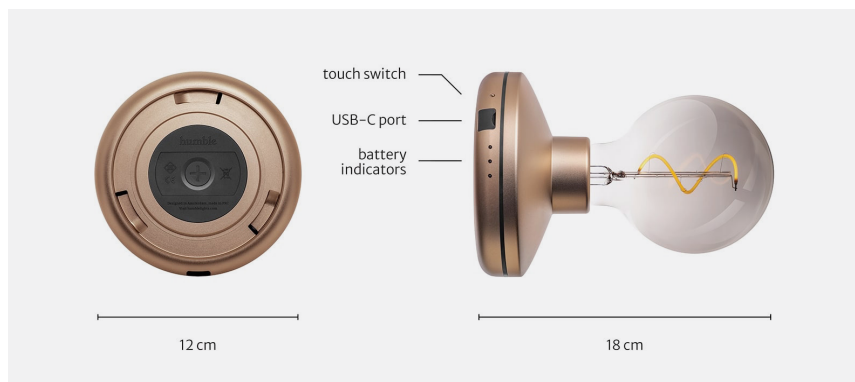

Bee

Technical specifications

Materials

Base	Aluminium
Bulb	Glass
Seals	Silicon

Environment

IP65 – waterproof

Dimensions

Ø 12 cm x H 18 cm – Ø 4.7 x H 7.1 inch

Weight

0,51 kg – 1,12 lbs

Battery life

Candle:	> 50 hours
Ambient:	> 100 hours
Work:	> 220 hours

Smart protocol

Zigbee 3.0. Compatible with Hue, Tuya and IKEA Tradfri.

Technical specifications

Light source:	E27 low-voltage bulb
Power:	≤ 1W, 3.7 V
Charging:	Wirelessly (qi standard) or via cable
Kelvin:	2300 K
Dimmable:	3 levels (normal mode) Continuous (smart mode)
Battery capacity:	8240 mAh / 3,7 V
Charging cable:	USB-C to USB-A
Control:	Toggle switch on bottom of base Touch control on the side Smart control (smart mode)
Adapter:	5V 2A (= 10W, recommended) 5V 3A (= 15W, max)