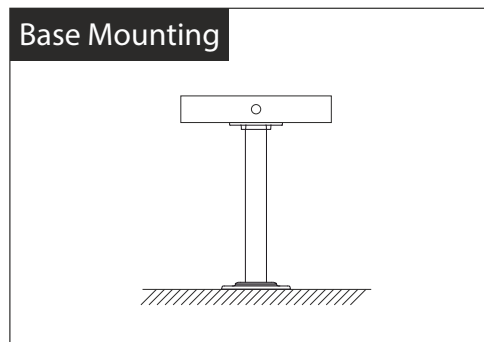

Code. 4882/4883/4884
4888/4889/4890

Code. 4885/4886/4887
4891/4892/4893

Application

Wall Mounting

Base Mounting

ENERGY EFFICIENCY CLASS FOR LIGHT SOURCE IS CLASS E.

Políg. Vallldoriolf C/Thomas Edison 4-6
08430 La Roca del Vallés (Barcelona) Spain
Tel.: 00 34 93.568.40.45 www.beneito-faure.com
B-63378673 Made in P.R.C. WEEE DE98004440