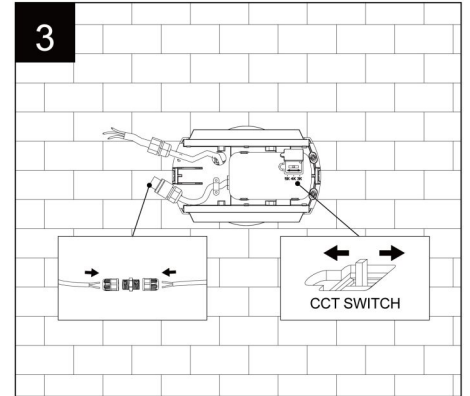

Clos Switch

outdoor lighting

BENEITO FAURE®
passion for led light

4876 / 4877 / 4878 / 4879 / 4880 / 4881