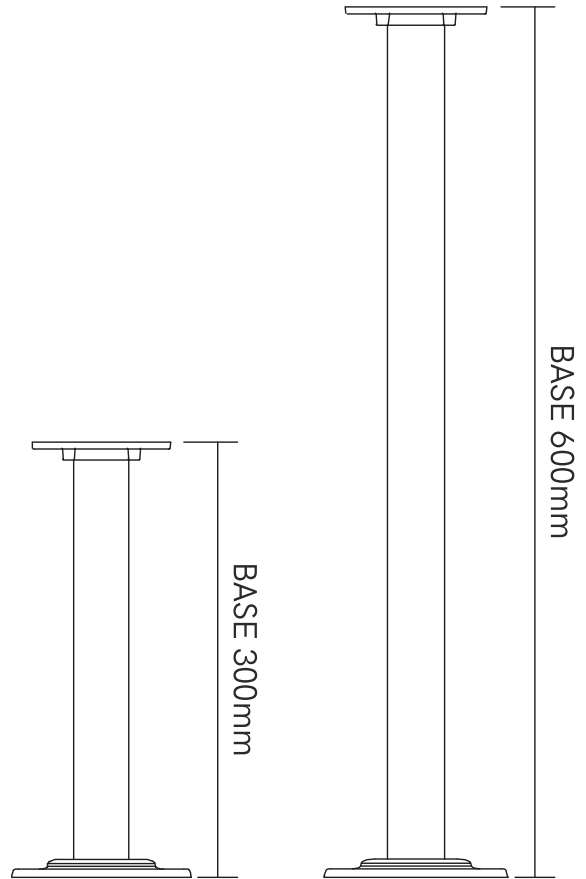

Clos Switch

outdoor lighting

4876 / 4877 / 4878 / 4879 / 4880 / 4881

4882/4883/4884/4885/4886/4887/4888/4889/4890/4891/4892/4893

Code. 4876/4877/4878

CLOS 8W
WHITE, BLACK, CORTEN

Code. 4879/4880/4881

CLOS 16W
WHITE, BLACK, CORTEN

Code. 4882/4883/4884
4888/4889/4890

Code. 4885/4886/4887
4891/4892/4893

Application

Wall Mounting

Base Mounting

ENERGY EFFICIENCY CLASS FOR LIGHT SOURCE IS CLASS E.

Políg. Vallldoriolf C/Thomas Edison 4-6
08430 La Roca del Vallés (Barcelona) Spain
Tel.: 00 34 93.568.40.45 www.beneito-faure.com
B-63378673 Made in P.R.C. WEEE DE98004440

Clos Switch

outdoor lighting

BENEITO FAURE[®]
passion for led light

4876 / 4877 / 4878 / 4879 / 4880 / 4881

4882/4883/4884/4885/4886/4887/4888/4889/4890/4891/4892/4893