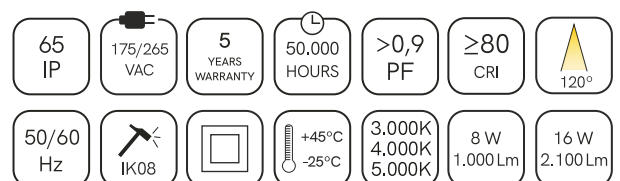

Clos Switch

outdoor lighting

4876 / 4877 / 4878 / 4879 / 4880 / 4881

4882/4883/4884/4885/4886/4887/4888/4889/4890/4891/4892/4893

Code. 4876/4877/4878

CLOS 8W
WHITE, BLACK, CORTEN

Code. 4879/4880/4881

CLOS 16W
WHITE, BLACK, CORTEN

Code. 4882/4883/4884
4888/4889/4890

Code. 4885/4886/4887
4891/4892/4893

Application

Wall Mounting

Base Mounting

ENERGY EFFICIENCY CLASS FOR LIGHT SOURCE IS CLASS E.

Políg. Vallldoriolf C/Thomas Edison 4-6
08430 La Roca del Vallés (Barcelona) Spain
Tel.: 00 34 93.568.40.45 www.beneito-faure.com
B-63378673 Made in P.R.C. WEEE DE98004440