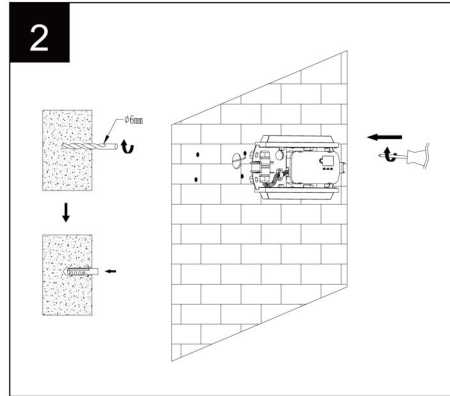

Clos Switch

outdoor lighting

BENEITO FAURE®
passion for led light

4876 / 4877 / 4878 / 4879 / 4880 / 4881