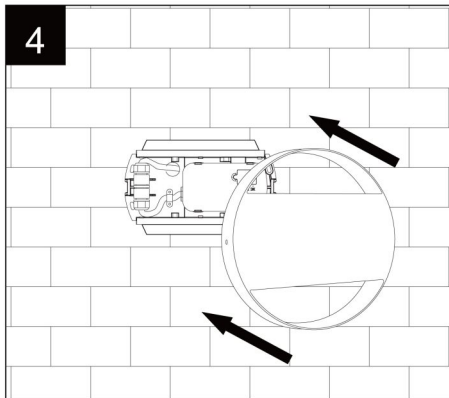

Clos Switch

outdoor lighting

BENEITO FAURE®
passion for led light

4876 / 4877 / 4878 / 4879 / 4880 / 4881