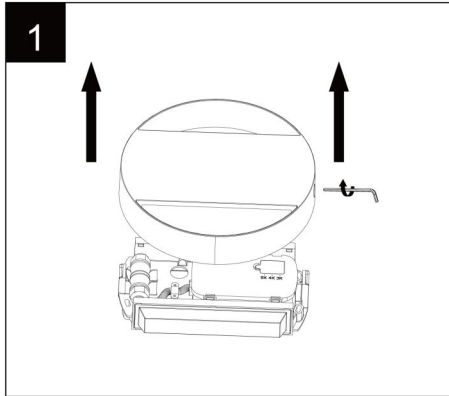

Clos Switch

outdoor lighting

BENEITO FAURE®
passion for led light

4876 / 4877 / 4878 / 4879 / 4880 / 4881