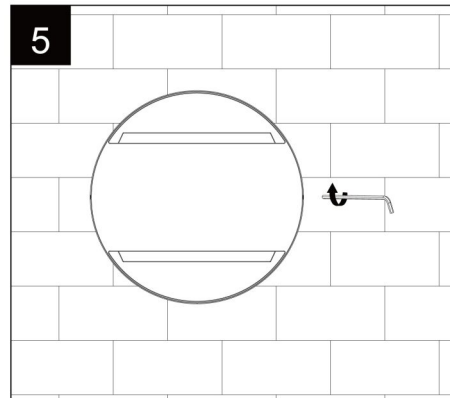

Clos Switch

outdoor lighting

BENEITO FAURE®
passion for led light

4876 / 4877 / 4878 / 4879 / 4880 / 4881