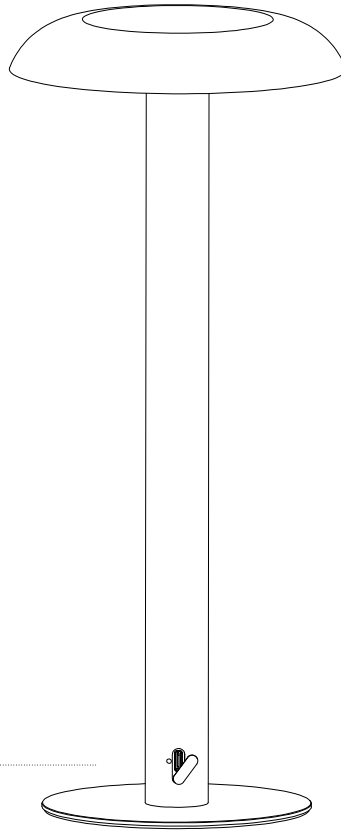

Bimba

decorative lighting

5325, 5327, 5328

2W

Instrucciones de montaje/ Assembly instructions/ Instructions de montage/ Montageanleitung/ Istruzioni di montaggio

LED light
source 110°

1 Touch
ON / OFF

Long press

Charger
USB-C
5 V

3,5
HOURS

5
HOURS

1.0

2.0

3.0

4.0