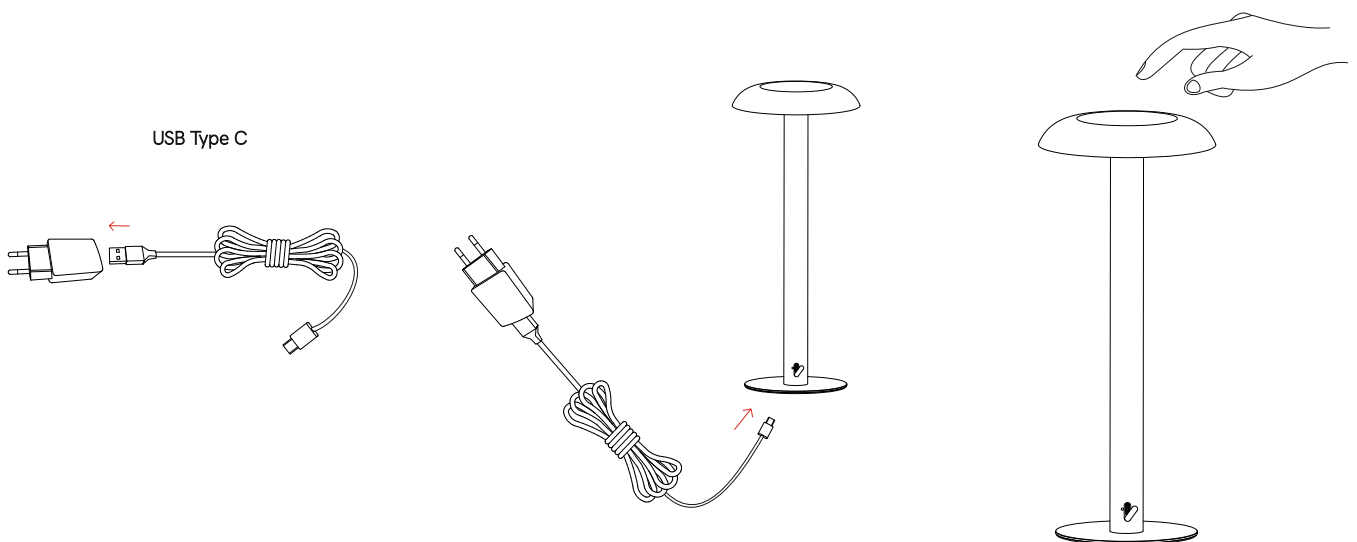

Bimba

decorative lighting

5325, 5327, 5328

2W

Instrucciones de montaje/ Assembly instructions/ Instructions de montage/ Montageanleitung/ Istruzioni di montaggio

LED light
source 110°

1 Touch
ON / OFF

Long press

Charger
USB-C
5 V

3,5
HOURS

5
HOURS

1.0

2.0

3.0

4.0