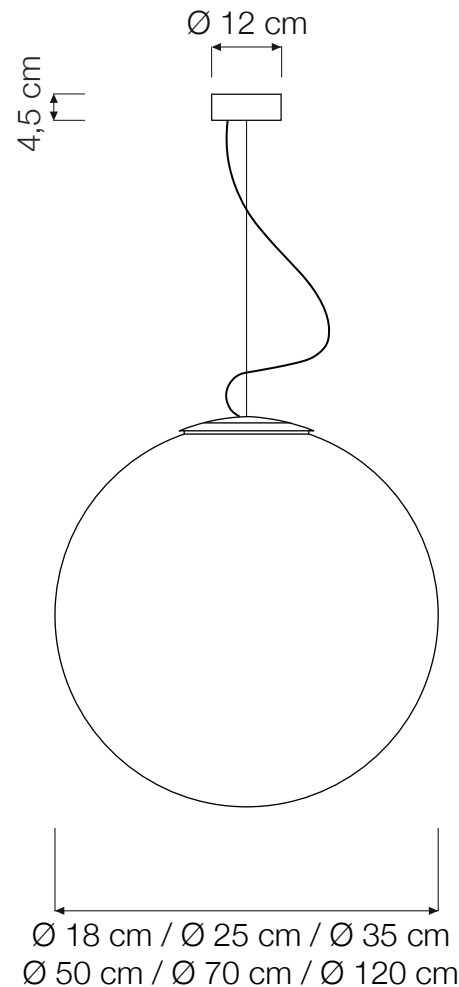

LUNA 1/2/3/4/18/25

PENDANT Ø 35/50/70/120/18/25

Luna 1 (Ø 35 cm) max 50W | E27 (230V) - E26 (120V)
Equivalent W dimmable LED bulbs compatible | rec. LED 13W

Luna 2 (Ø 50 cm) max 70W | E27 (230V) - E26 (120V)
Equivalent W dimmable LED bulbs compatible | rec. LED 13W

Luna 3 (Ø 70 cm) max 100W | E27 (230V) - E26 (120V)
Equivalent W dimmable LED bulbs compatible | rec. LED 20W

Luna 4 (Ø 120 cm) max 100W | E27 (230V) - E26 (120V)
Equivalent W dimmable LED bulbs compatible | rec. LED 30W

Luna 18 (Ø 18 cm) max 8W | E14 (230V) - E12 (120V)
Equivalent W dimmable LED bulbs compatible | rec. LED 6W

Luna 25 (Ø 25 cm) max 40W | E14 (230V) - E12 (120V)
Equivalent W dimmable LED bulbs compatible | rec. LED 8W

Led color temperature recommended:
neutral white 4200 °K / warm white 2700 °K

MATERIALS

Laprene, steel, nebulite (fiberglass), polycarbonate

COLOR

INCLUDES 130 CM CORD AND LAPRENE (RUBBER) CEILING CANOPY. CUSTOM CORD LENGTHS ARE AVAILABLE FOR AN ADDITIONAL CHARGE. BULBS ARE NOT INCLUDED.