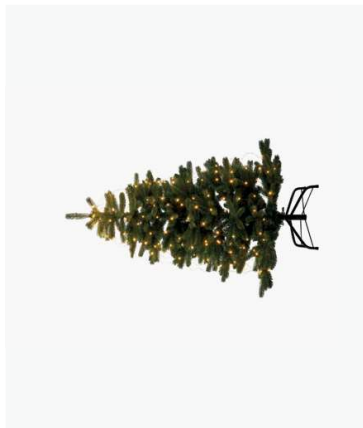

Tora

Bring a touch of elegance and festivity to your Christmas décor with our Tora. Wrapped in LED lights and softly sprinkled in snow, the ornaments instantly add an element of beauty and winter quality to your home.

51860 TORA TREE

LEDS 40
COLOUR Brown/Snowy
DIMENSIONS H:60cm
TECH./INFO 3xAAA
PACKING 4

51865 TORA TREE

LEDS 100
COLOUR Brown/Snowy
CORD Brown
DIMENSIONS H:120cm
TECH./INFO 1,35W/4,5V/1P20
PACKING 4

Anni

Create the right Christmas atmosphere with incredibly realistic Anni. The tree is packed with a Knirke Tree Top light.

61613 ANNI CHRISTMAS TREE

LEDS 195
CORD Green
DIMENSIONS (Ø)1,4xH1,5m/4,8m+5m
TECH./INFO 2,4W/6V/1P44
PACKING 1

61612 ANNI CHRISTMAS TREE

LEDS 234
CORD Green
DIMENSIONS (Ø)1,8xH1,8m/5,9m+5m
TECH./INFO 2,4W/6V/1P44
PACKING 1

Alvin

A realistic Christmas tree with a slim circumference, to accommodate the smallest homes with a beautiful Christmas tree. Knirke Tree Top included for the 3 biggest versions. Alvin can also be used outdoor if covered.