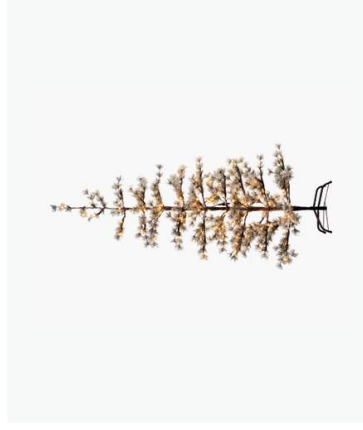

51682 ALFI TREE

LEDS 150
COLOUR Green/Snowy
CORD Green
DIMENSIONS H1,8-3m
TECH./INFO 3,6W/31V/IP20
PACKING 1