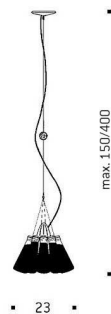

Campari Light
RAFFAELE CELENTANO 2002

Ten original Campari soda bottles, individually removable, plastic, metal. The cable suspension is fitted with a pulley on the canopy and can be adjusted in height and locked in place on a crown cap.

Light source

E27 base, PAR 30 s Flood, max. 75 W, supplied without bulb.

Technical data

For 100 - 230 volts.

More info

Campari Light is not available in the USA.

INGO MAURER