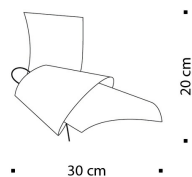

Oop's 2
INGO MAURER & TEAM 2019

Paper once again sets the tone for the small OOP'S 2 wall light; natural, sustainable and elegant. The 300 gsm paper comes from the Gmund handmade paper mill. The filigree paper light can be attached to the wall in just a few simple steps. The colourless cable with integrated dimmer switch enhances the spontaneity of this lamp. The concealed light source can be replaced by the user. Thanks to its versatility, it is not only suitable for use in the home, but also in all other cosily designed areas.

Light source

Supplied without light source. GU10 socket, max. 10 W LED, suitable for dimmable light sources of energy efficiency classes EEC A-G, they can be replaced by the user.

Technical data

For 100 - 240 volts.