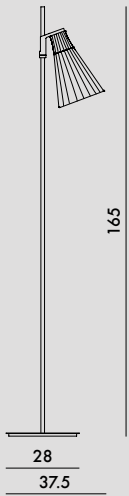

NEW!

K-LUX 2022

Design Rodolfo Dordoni

9425/B9425/U9425

5W Led E14
5W LED E12

2700°K
CRI 80

20.000 h.

550lm

IP 20

220-240
120

CLASS E

FRAME

Polyester powder-coated steel

DIFFUSER

Transparent batch-dyed PMMA and ABS

JJ16

One G45 E14 5W LED light bulb included
Cannot be sold separately from 9525/B9425

The light source can be replaced with a similar source, respecting the data indicated on the label. We recommend using a light source with a colour temperature of 2700 K.

9425/B/U	1 Base	5.0	0.003	30X30X4
	1 Rod	1.0	0.001	3X3X168
	1 Lampshade	1.0	0.034	38X38X24