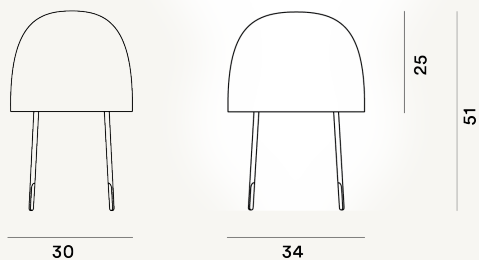

KURAGE TABLE PTL

DIMENSIONE

51 x 34 x 30

CAVO

Paper

COLORE

White

CERTIFICAZIONI

PESO

Net kg 0.7

MATERIALE

Washi paper and ashwood

SORGENTE LUMINOSA

Bulb not included E27 20W Max ON-OFF