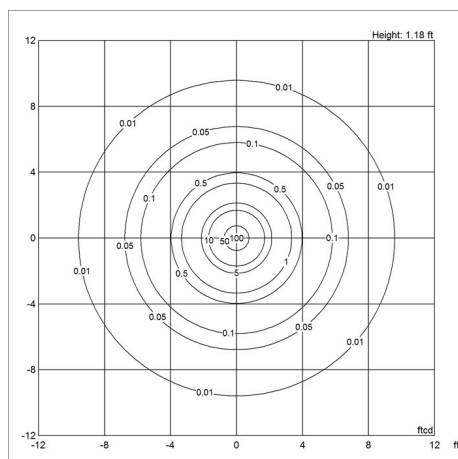

Related products

Keglen Wall

Keglen Floor

Keglen

Light distribution diagrams

Cartesian

Isolux

Polar

Spare parts & accessories

Product	Variant number
Keglen Table diffuser	5744167754
Adaptor 12V black	5744164867
Adaptor 12V white	5744164870

Data specifications

Colour	Black	Length	175
Width	175	Height	440
Built-in Height	-	IP class	-
Class	II	Net Weight	0.7
Standby (W)	-	Power Factor (P = 100 % / P = 50 %)	-
Inrush Current	-	Light source	LED 3000K 8.5W
Kelvin	3000	CRI	90