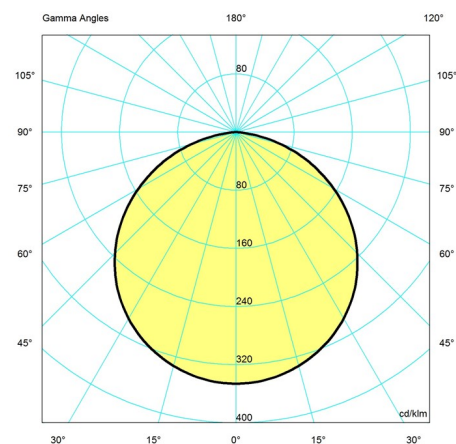

Related products

Keglen Wall

Keglen Floor

Keglen

Light distribution diagrams

Cartesian

Isolux

Polar