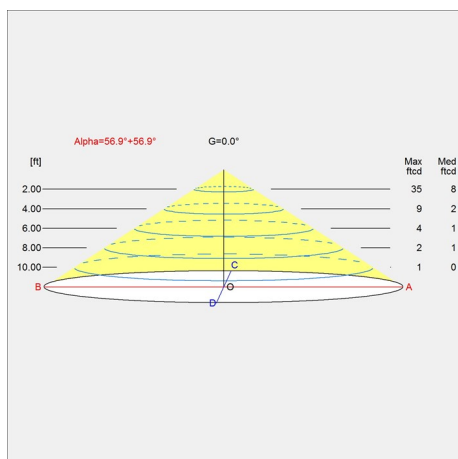

Related products

Keglen Wall

Keglen Floor

Keglen

Light distribution diagrams

Cartesian

Isolux

Polar