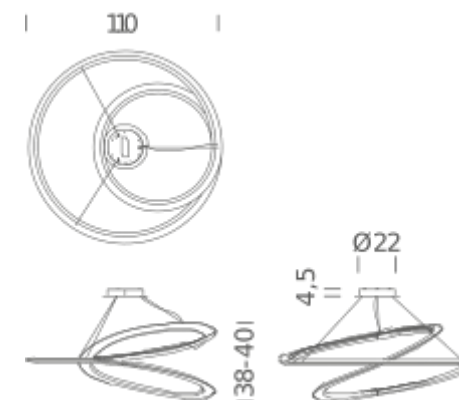

LAMPING

Source	linear LED
Total power	83W
Emission	diffused
Switching	dimmable 1-10V
Tension	110-240V
Color temperature	3000K
Luminous flux	4800lm
Typ CRI	85
IP class	20
Materials	aluminium + PC
Notes	adjustable cable length from 2,5m to 0,4m, DALI version on request
Net lamp weight	9 kg

Codes

KEP LWW 52
KEP LNN 52
KEP LOW 52

Structure

white
black
gold painted

PACKAGE

Package 01 Dimension: 121x121x52 cm / Gross weight: 19 kg

Certificazioni

UPLIGHT 2700K

LAMPING

Source	linear LED
Total power	83W
Emission	diffused indirect
Switching	dimmable 1-10V
Tension	110-240V
Color temperature	2700K
Luminous flux	4800lm
Typ CRI	85
IP class	20
Materials	aluminium + PC
Notes	adjustable cable length from 2,5m to 0,4m, DALI version on request
Net lamp weight	9 kg