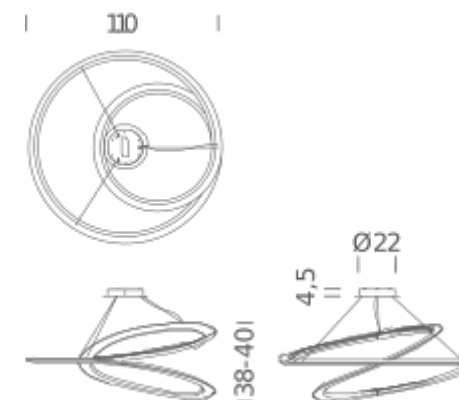

LAMPING

Source	linear LED
Total power	83W
Emission	diffused indirect
Switching	dimmable 1-10V
Tension	110-240V
Color temperature	2700K
Luminous flux	4800lm
Typ CRI	85
IP class	20
Materials	aluminium + PC
Notes	adjustable cable length from 2,5m to 0,4m, DALI version on request
Net lamp weight	9 kg

Codes

KEP LWW 53
KEP LNN 53
KEP LOW 53

Structure

white
black
gold painted

PACKAGE

Package 01 Dimension: 121x121x52 cm / Gross weight: 19 kg

Certificazioni

UPLIGHT 3000K

LAMPING

Source	linear LED
Total power	83W
Emission	diffused indirect
Switching	dimmable 1-10V
Tension	110-240V
Color temperature	3000K
Luminous flux	4800lm
Typ CRI	85
IP class	20
Materials	aluminium + PC
Notes	adjustable cable length from 2,5m to 0,4m, DALI version on request
Net lamp weight	9 kg

Codes

KEP LWW 51
KEP LNN 51
KEP LOW 51

Structure

white
black
gold

PACKAGE

Package 01 Dimension: 121x121x52 cm / Gross weight: 19 kg

Certificazioni