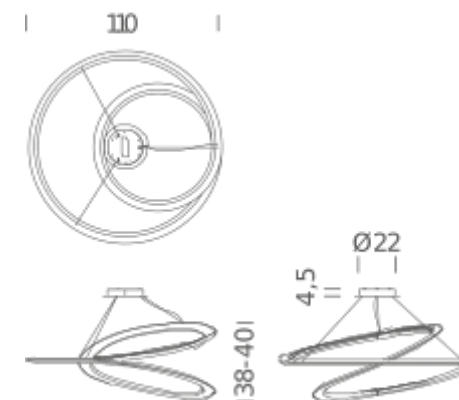

DOWNLIGHT 2700K

LAMPING

Source	linear LED
Total power	83W
Emission	diffused
Switching	dimmable 1-10V
Tension	110-240V
Color temperature	2700K
Luminous flux	4800lm
Typ CRI	85
IP class	20
Materials	aluminium + PC
Notes	adjustable cable length from 2,5m to 0,4m, DALI version on request, TRIAC VERSION on request
Net lamp weight	9 kg

Codes

KEP LWW 54
KEP LNN 54
KEP LOW 54

Structure

white
black
gold

PACKAGE

Package 01 Dimension: 121x121x52 cm / Gross weight: 19 kg

Certificazioni

DOWNLIGHT 3000K

LAMPING

Source	linear LED
Total power	83W
Emission	diffused
Switching	dimmable 1-10V
Tension	110-240V
Color temperature	3000K
Luminous flux	4800lm
Typ CRI	85
IP class	20
Materials	aluminium + PC
Notes	adjustable cable length from 2,5m to 0,4m, DALI version on request
Net lamp weight	9 kg

LAMPING

Source	linear LED
Total power	83W
Emission	diffused indirect
Switching	dimmable 1-10V
Tension	110-240V
Color temperature	2700K
Luminous flux	4800lm
Typ CRI	85
IP class	20
Materials	aluminium + PC
Notes	adjustable cable length from 2,5m to 0,4m, DALI version on request
Net lamp weight	9 kg