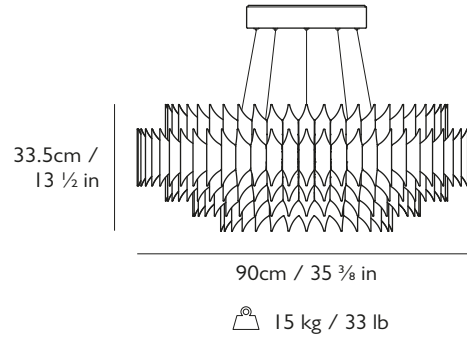

### PRODUCT DETAILS

Name	Year of Design
King Large	2024

Product Code	110-130V	220-240V
King Large	KIN0110	KIN0010

#### Dimensions

Ø 90 cm x H 33.5 cm / Ø 35 3/8 x H 13 1/2 in

#### Suspension

Length : 300 cm / 118 1/8 in (adjustable length)  
5 x steel tensile wire & 1 x cord with transparent casing

#### Ceiling Plate / Canopy

Ø 32cm x H 6cm - Ø 12 5/8 in x H 2 3/8 in  
in matching brushed gold finish with integrated LED driver