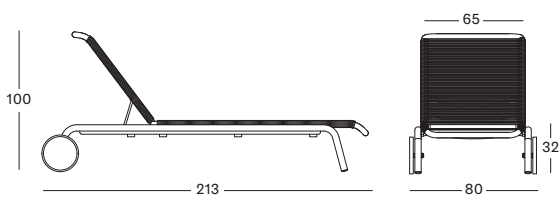

Never use a high-pressure hose on rope.

DIMENSIONS

DINING CHAIR

DAYBED

LOUNGE CHAIR

SUNLOUNGER

COCOON

LOUNGE SOFA

ROCKING CHAIR

DINING TABLE

COFFEE AND SIDE TABLES

FOOTREST

DIMENSIONS

MODULAR 1 SEATER

MODULAR 2 SEATER

MODULAR CENTER