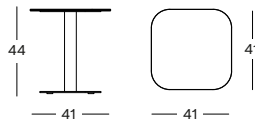

COFFEE AND SIDE TABLES