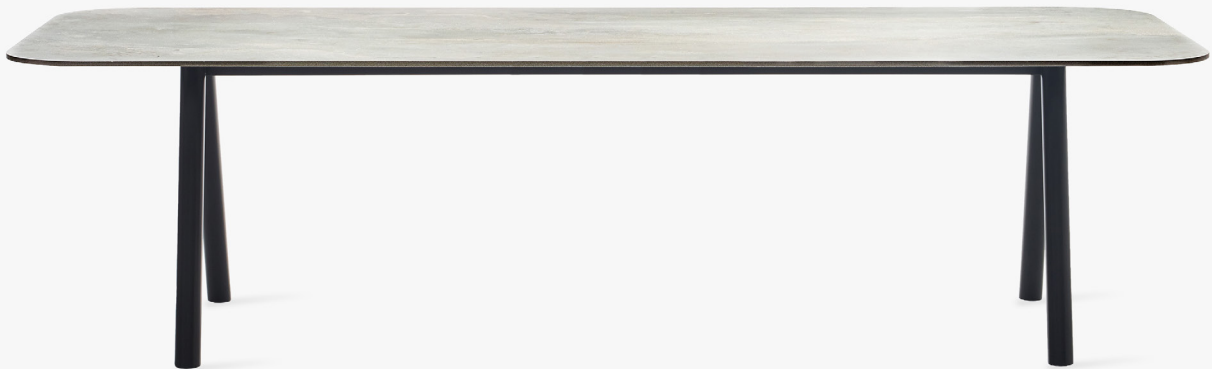

KODO FOOTREST

KODO COLLECTION

by studio segers

available colours

KODO SUNLOUNGER

available colours

KODO DAYBED

available colours

ALUMINIUM

CERAMIC

KODO DINING TABLE

available colours

ALUMINIUM

CERAMIC

KODO COFFEE TABLE

available colours

ALUMINIUM

CERAMIC

KODO SIDE TABLE

KODO COLLECTION

by studio segers

available colours

KODO MODULAR 1 SEATER LEFT

available colours

KODO ROUND COFFEE AND SIDE TABLE

KODO

frame	aluminium
frame finish	fossil grey powder coated dune white powder coated
rope	polypropylene
rope color	fossil grey dune white
table top/finish	flint ceramic shards ceramic portland ceramic fossil grey powder coated dune white powder coated
glides	nylon