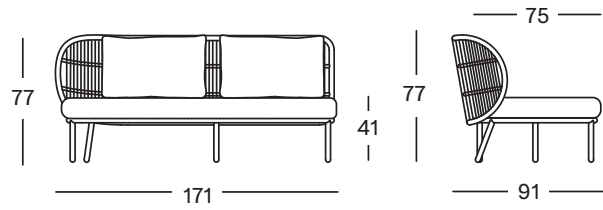

Never use a high-pressure hose on rope.

DIMENSIONS

DINING CHAIR

DAYBED

LOUNGE CHAIR

SUNLOUNGER

COCOON

LOUNGE SOFA

ROCKING CHAIR

DINING TABLE

COFFEE AND SIDE TABLES

FOOTREST

DIMENSIONS

MODULAR 1 SEATER

MODULAR 2 SEATER

MODULAR CENTER