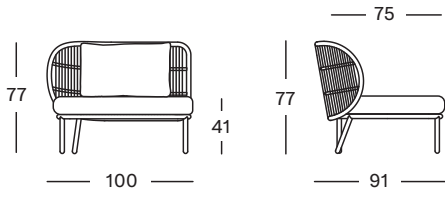

Never use a high-pressure hose on rope.

DIMENSIONS

DINING CHAIR

DAYBED

LOUNGE CHAIR

SUNLOUNGER

COCOON

LOUNGE SOFA

ROCKING CHAIR

DINING TABLE

COFFEE AND SIDE TABLES

FOOTREST

DIMENSIONS

MODULAR 1 SEATER

MODULAR 2 SEATER

MODULAR CENTER