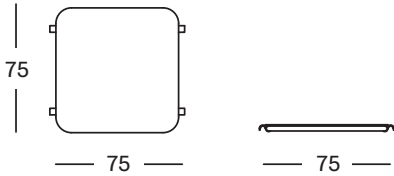

MODULAR CONNECTING SIDE TABLE