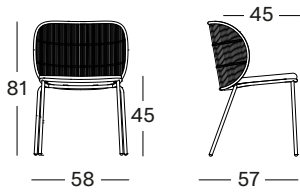

DIMENSIONS

DINING CHAIR