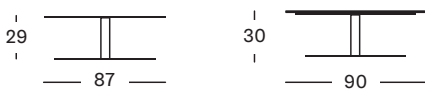

COFFEE AND SIDE TABLES