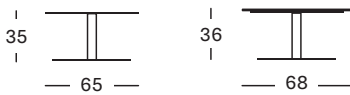

COFFEE AND SIDE TABLES