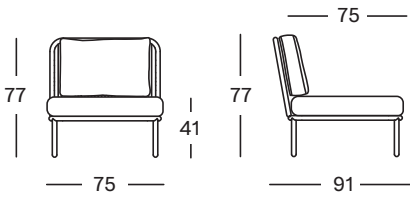

Never use a high-pressure hose on rope.

DIMENSIONS

DINING CHAIR

DAYBED

LOUNGE CHAIR

SUNLOUNGER

COCOON

LOUNGE SOFA

ROCKING CHAIR

DINING TABLE

COFFEE AND SIDE TABLES

FOOTREST

DIMENSIONS

MODULAR 1 SEATER

MODULAR 2 SEATER

MODULAR CENTER