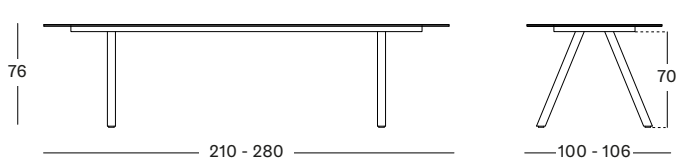

DINING TABLE