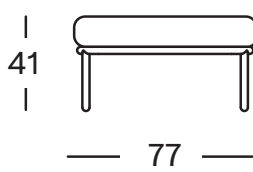

MODULAR OTTOMAN