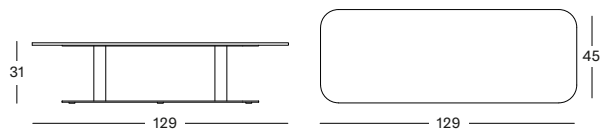

COFFEE AND SIDE TABLES