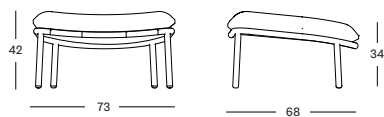

Never use a high-pressure hose on rope.

DIMENSIONS

DINING CHAIR

DAYBED

LOUNGE CHAIR

SUNLOUNGER

COCOON

LOUNGE SOFA

ROCKING CHAIR

DINING TABLE

COFFEE AND SIDE TABLES

FOOTREST

DIMENSIONS

MODULAR 1 SEATER

MODULAR 2 SEATER

MODULAR CENTER