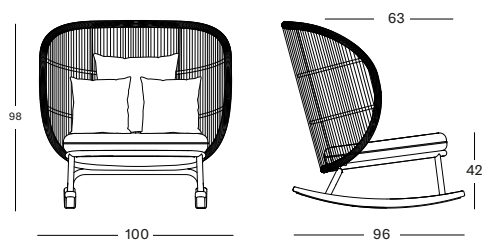

Never use a high-pressure hose on rope.

DIMENSIONS

DINING CHAIR

DAYBED

LOUNGE CHAIR

SUNLOUNGER

COCOON

LOUNGE SOFA

ROCKING CHAIR

DINING TABLE

COFFEE AND SIDE TABLES

FOOTREST

DIMENSIONS

MODULAR 1 SEATER

MODULAR 2 SEATER

MODULAR CENTER