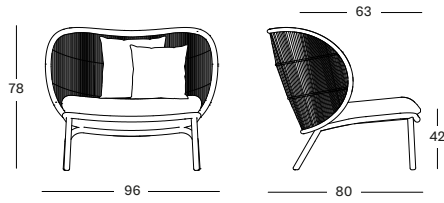

Never use a high-pressure hose on rope.

DIMENSIONS

DINING CHAIR

DAYBED

LOUNGE CHAIR

SUNLOUNGER

COCOON

LOUNGE SOFA

ROCKING CHAIR

DINING TABLE

COFFEE AND SIDE TABLES

FOOTREST

DIMENSIONS

MODULAR 1 SEATER

MODULAR 2 SEATER

MODULAR CENTER