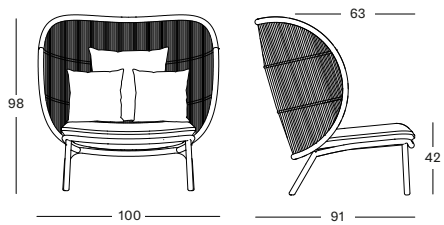

Never use a high-pressure hose on rope.

DIMENSIONS

DINING CHAIR

DAYBED

LOUNGE CHAIR

SUNLOUNGER

COCOON

LOUNGE SOFA

ROCKING CHAIR

DINING TABLE

COFFEE AND SIDE TABLES

FOOTREST

DIMENSIONS

MODULAR 1 SEATER

MODULAR 2 SEATER

MODULAR CENTER