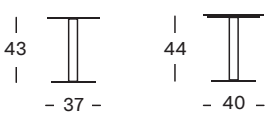

COFFEE AND SIDE TABLES