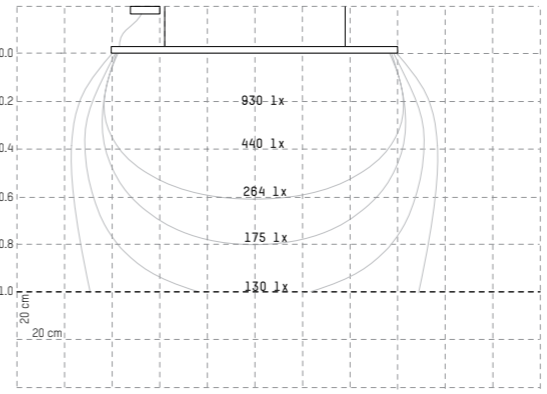

TECHNICAL SPECIFICATIONS

Surface Finish Ash: White Oil wax / Oak, Walnut: Oil wax
Black and White, Lacquer

Led₂₈ 1200 pendant lx