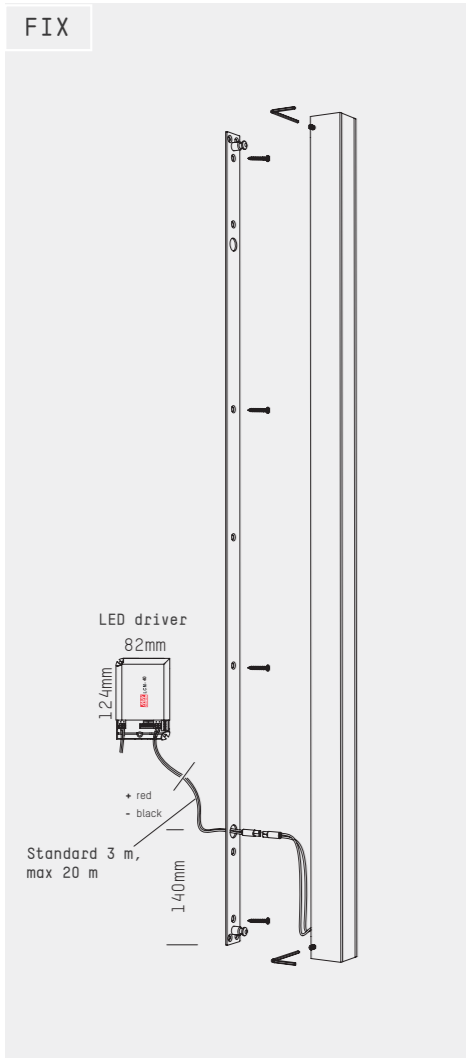

The pendant model is equipped with thin steel wires and a transparent power cable.

LED₂₈ PENDANT

1200 mm 26 W

1000 mm 22 W

Direct 

Drivers / Power Box

DALI, PUSH DIM	LCM40DA
CASAMBI DIM	LCM40BLE

Led₂₈

Led28 FIX models assembly
 Attach the steel holder to the wall or ceiling. Connect the power source cables to the light's connectors. Place and level the light on the steel holder and tighten screws.

TECHNICAL SPECIFICATIONS

Rated Power	22-26 W	Kelvin	2700 K, 3000 K, 4000 K
Voltage	180-295V 50/60 Hz,	Lumen	1000 lm / 1100 lm 1200 lm / 1300 lm
Output	25-32V 700 mA	CRI	93
Cord Length	Pendant, standard 2 m, transparent. FIX, standard 3 m, Max 20 m.	Package Size	130 x 110 x 1060-1260 mm
Power Box	White ceiling cup 220 x 100 x 35 mm RAL 9003 fine efekt	Package Weight	2-2,3 kg