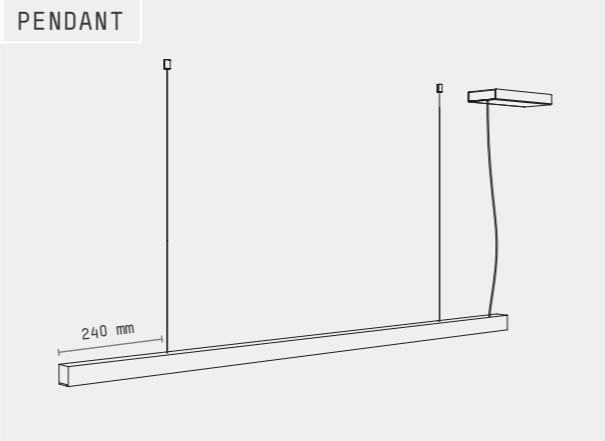

The pendant model is equipped with thin steel wires and a transparent power cable.

LED₂₈ PENDANT

1200 mm 26 W

1000 mm 22 W

Direct 

Drivers / Power Box

DALI, PUSH DIM	LCM40DA
CASAMBI DIM	LCM40BLE

Led₂₈