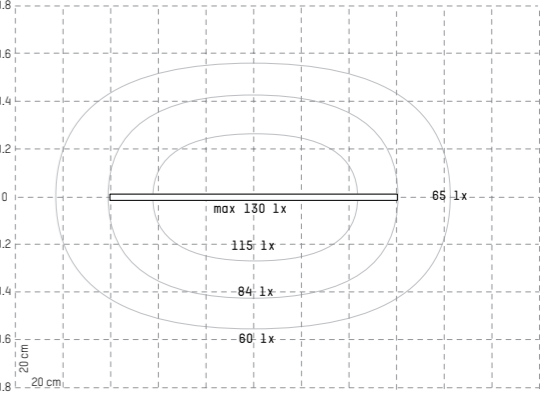

Led₂₈ 1200 pendant lx / measured 1.0 m on the table