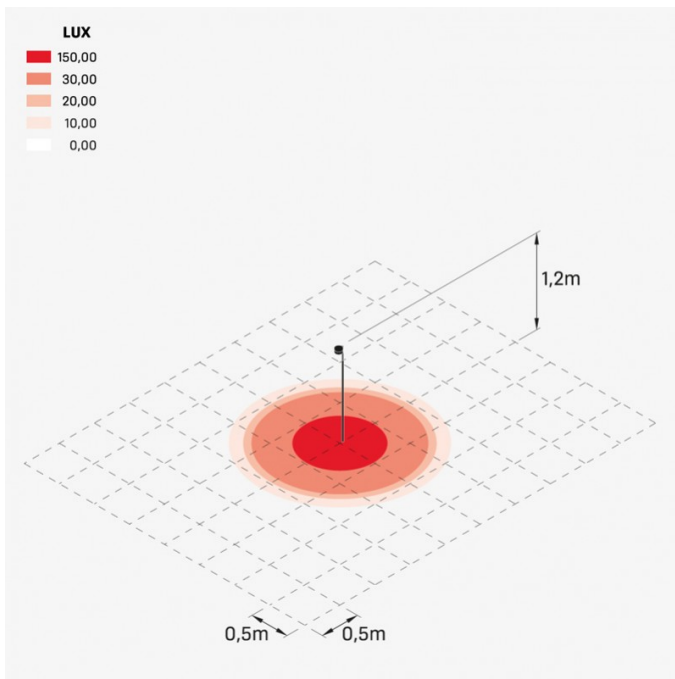

### Technical information:

Installation:	Ground
Material:	Aluminium
Finish:	White RAL 9003
Treatment:	Sea Treatment
Diffuser type:	Serigraphed glass
Lamp type:	LED
Energy performance class:	F
Colour temperature:	2700K
CRI:	>80
LB Factor:	L80B20 - 50.000h
Step MacAdam:	3
Photobiological risk:	RG0
Power consumption (Watt):	15
Lumen:	1650
Real Lumen:	425
Power supply:	☑ integrated
LED:	AC DIRECT
Insulation class:	⊕ CL.I
Power cable:	5 m H05RN-F 3x1
Type of protection:	<b>IP 66</b>
Resistance to breakage:	<b>IK 07 2J xx5</b>
Standards and Marks of Conformity:	CE UK ERA
Additional features:	☀ 55°C MAX
Dimming	Phase cut

Adjustable height: from 1.20m to 3m approx. It is recommended that the product is at least 50cm underground. Supplied with 5m total H05RN-F 3x1 cable (cable length from Hasta head).

## Lighting simulation:

hasta\_garden\_1\_2m

hasta\_garden\_2m

hasta\_garden\_3m

### Photometric curves: