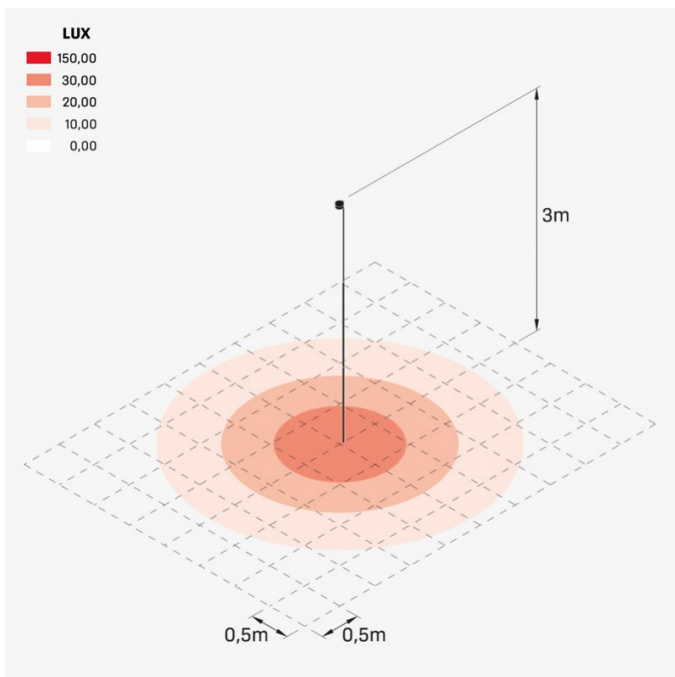

### Technical information:

Installation:	Ground
Material:	Aluminium
Finish:	White RAL 9003
Treatment:	Sea Treatment
Diffuser type:	Serigraphed glass
Lamp type:	LED
Energy performance class:	F
Colour temperature:	2700K
CRI:	>80
LB Factor:	L80B20 - 50.000h
Step MacAdam:	3
Photobiological risk:	RG0
Power consumption (Watt):	15
Lumen:	1650
Real Lumen:	425
Power supply:	☑ integrated
LED:	AC DIRECT
Insulation class:	⊕ CL.I
Power cable:	5 m H05RN-F 3x1
Type of protection:	<b>IP 66</b>
Resistance to breakage:	<b>IK 07 2J xx5</b>
Standards and Marks of Conformity:	CE UK ERA
Additional features:	☀ 55°C MAX
Dimming	Phase cut

Adjustable height: from 1.20m to 3m approx. It is recommended that the product is at least 50cm underground. Supplied with 5m total H05RN-F 3x1 cable (cable length from Hasta head).

## Lighting simulation:

hasta\_garden\_1\_2m

hasta\_garden\_2m

hasta\_garden\_3m

### Photometric curves: