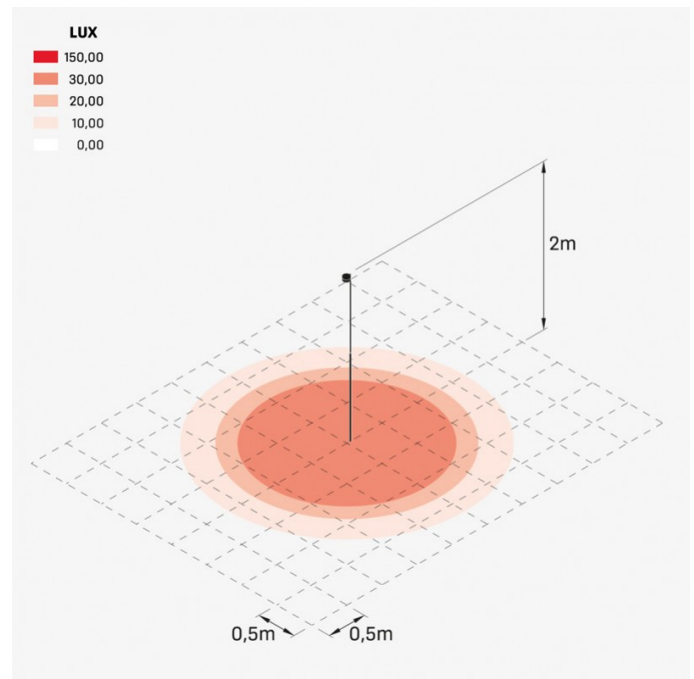

### Technical information:

Installation:	Ground
Material:	Aluminium
Finish:	White RAL 9003
Treatment:	Sea Treatment
Diffuser type:	Serigraphed glass
Lamp type:	LED
Energy performance class:	F
Colour temperature:	2700K
CRI:	>80
LB Factor:	L80B20 - 50.000h
Step MacAdam:	3
Photobiological risk:	RG0
Power consumption (Watt):	15
Lumen:	1650
Real Lumen:	425
Power supply:	☑ integrated
LED:	AC DIRECT
Insulation class:	⊕ CL.I
Power cable:	5 m H05RN-F 3x1
Type of protection:	<b>IP 66</b>
Resistance to breakage:	<b>IK 07 2J xx5</b>
Standards and Marks of Conformity:	CE UK ERA
Additional features:	☀ 55°C MAX
Dimming	Phase cut

Adjustable height: from 1.20m to 3m approx. It is recommended that the product is at least 50cm underground. Supplied with 5m total H05RN-F 3x1 cable (cable length from Hasta head).

## Lighting simulation:

hasta\_garden\_1\_2m

hasta\_garden\_2m

hasta\_garden\_3m

### Photometric curves: