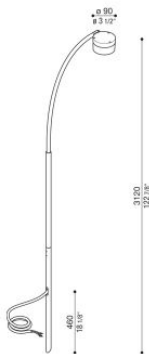

Hasta R Garden

LL15105W2

Lombardo.

Technical information:

Installation:	Ground
Material:	Aluminium
Finish:	White RAL 9003
Treatment:	Sea Treatment
Diffuser type:	Serigraphed glass
Lamp type:	LED
Energy performance class:	F
Colour temperature:	2700K
CRI:	>80
LB Factor:	L80B20 - 50.000h
Step MacAdam:	3
Photobiological risk:	RG0
Power consumption (Watt):	15
Lumen:	1650
Real Lumen:	425
Power supply:	☑ integrated
LED:	AC DIRECT
Insulation class:	⊕ CL.I
Power cable:	5 m H05RN-F 3x1
Type of protection:	IP 66
Resistance to breakage:	IK 07 2J xx5
Standards and Marks of Conformity:	CE UK ENEC
Additional features:	☑ 55°C MAX
Dimming	Phase cut

Adjustable height: from 1.20m to 3m approx. It is recommended that the product is at least 50cm underground. Supplied with 5m total H05RN-F 3x1 cable (cable length from Hasta head).

Hasta R Garden

LL15105W2