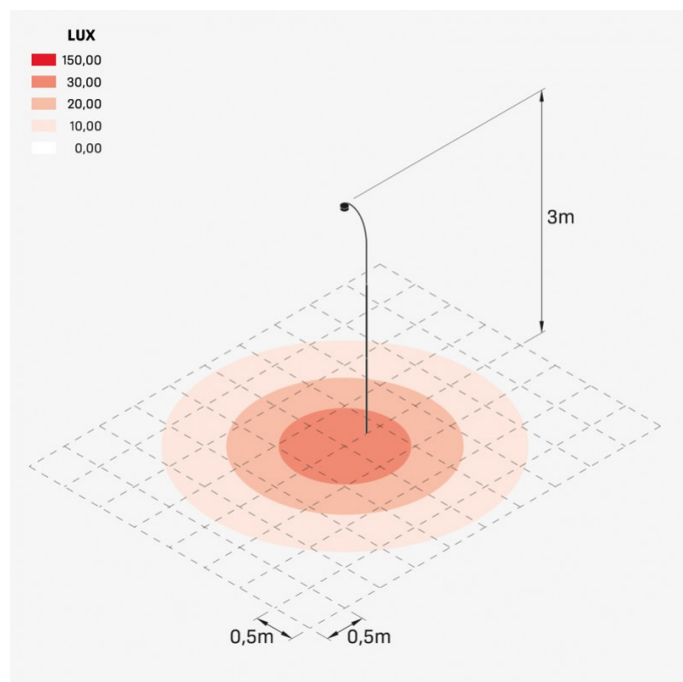

Hasta R Garden

LL15105W2

Lombardo.

Technical information:

Installation:	Ground
Material:	Aluminium
Finish:	White RAL 9003
Treatment:	Sea Treatment
Diffuser type:	Serigraphed glass
Lamp type:	LED
Energy performance class:	F
Colour temperature:	2700K
CRI:	>80
LB Factor:	L80B20 - 50.000h
Step MacAdam:	3
Photobiological risk:	RG0
Power consumption (Watt):	15
Lumen:	1650
Real Lumen:	425
Power supply:	☑ integrated
LED:	AC DIRECT
Insulation class:	⊕ CL.I
Power cable:	5 m H05RN-F 3x1
Type of protection:	IP 66
Resistance to breakage:	IK 07 2J xx5
Standards and Marks of Conformity:	CE UK ENEC
Additional features:	☑ 55°C MAX
Dimming	Phase cut

Adjustable height: from 1.20m to 3m approx. It is recommended that the product is at least 50cm underground. Supplied with 5m total H05RN-F 3x1 cable (cable length from Hasta head).

Hasta R Garden

LL15105W2

Lombardo.

Installation images:

LL15105W2

Lighting simulation:

hasta_r_garden_1_2m

hasta_r_garden_2m

hasta_r_garden_3m

Photometric curves: