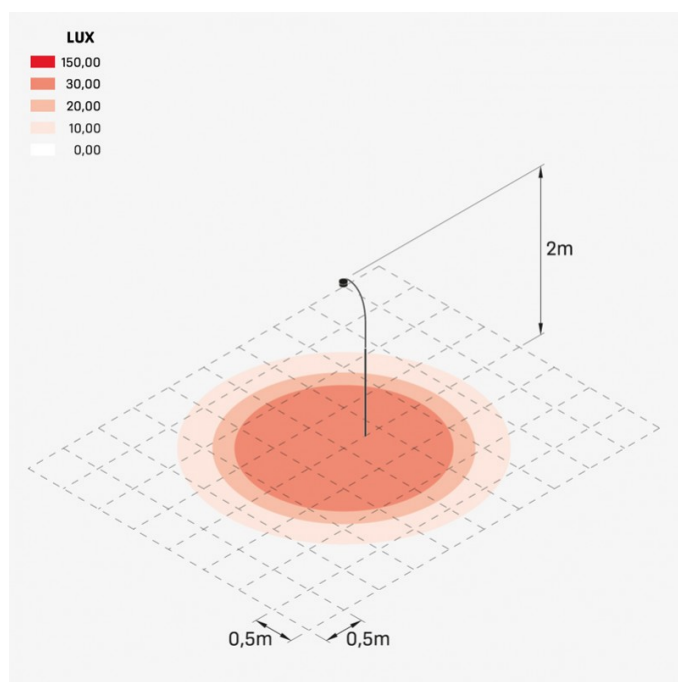

Hasta R Garden

LL15105W2

Lombardo.

Technical information:

Installation:	Ground
Material:	Aluminium
Finish:	White RAL 9003
Treatment:	Sea Treatment
Diffuser type:	Serigraphed glass
Lamp type:	LED
Energy performance class:	F
Colour temperature:	2700K
CRI:	>80
LB Factor:	L80B20 - 50.000h
Step MacAdam:	3
Photobiological risk:	RG0
Power consumption (Watt):	15
Lumen:	1650
Real Lumen:	425
Power supply:	☑ integrated
LED:	AC DIRECT
Insulation class:	⊕ CL.I
Power cable:	5 m H05RN-F 3x1
Type of protection:	IP 66
Resistance to breakage:	IK 07 2J xx5
Standards and Marks of Conformity:	CE UK ENEC
Additional features:	☑ 55°C MAX
Dimming	Phase cut

Adjustable height: from 1.20m to 3m approx. It is recommended that the product is at least 50cm underground. Supplied with 5m total H05RN-F 3x1 cable (cable length from Hasta head).

Hasta R Garden

LL15105W2

Lombardo.

Installation images:

LL15105W2

Lighting simulation:

hasta_r_garden_1_2m

hasta_r_garden_2m

hasta_r_garden_3m

Photometric curves: