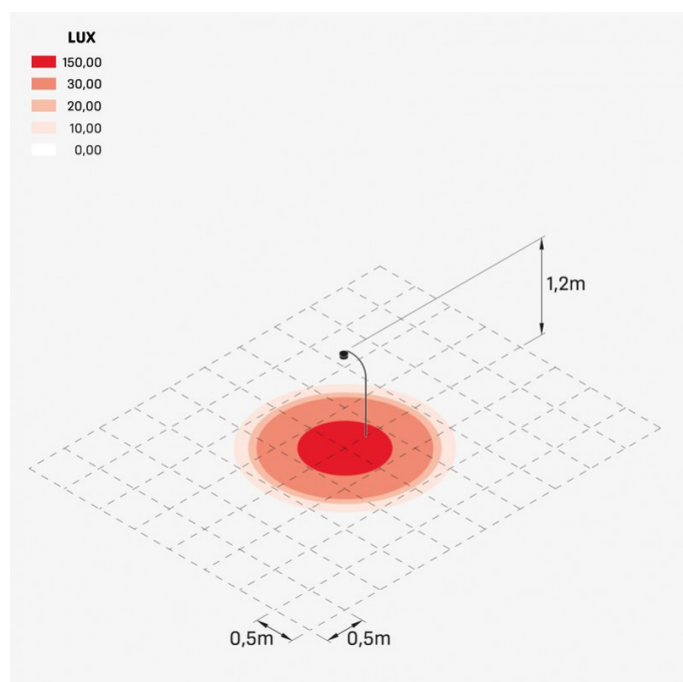

Hasta R Garden

LL15105W2

Lombardo.

Technical information:

Installation:	Ground
Material:	Aluminium
Finish:	White RAL 9003
Treatment:	Sea Treatment
Diffuser type:	Serigraphed glass
Lamp type:	LED
Energy performance class:	F
Colour temperature:	2700K
CRI:	>80
LB Factor:	L80B20 - 50.000h
Step MacAdam:	3
Photobiological risk:	RG0
Power consumption (Watt):	15
Lumen:	1650
Real Lumen:	425
Power supply:	☑ integrated
LED:	AC DIRECT
Insulation class:	⊕ CL.I
Power cable:	5 m H05RN-F 3x1
Type of protection:	IP 66
Resistance to breakage:	IK 07 2J xx5
Standards and Marks of Conformity:	CE UK ENEC
Additional features:	☑ 55°C MAX
Dimming	Phase cut

Adjustable height: from 1.20m to 3m approx. It is recommended that the product is at least 50cm underground. Supplied with 5m total H05RN-F 3x1 cable (cable length from Hasta head).

Hasta R Garden

LL15105W2

Lombardo.

Installation images:

LL15105W2

Lighting simulation:

hasta_r_garden_1_2m

hasta_r_garden_2m

hasta_r_garden_3m

Photometric curves: