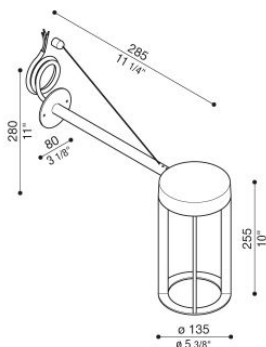

# Lula Bracket 150

LL15303VN

**Lombardo.**

## Technical information:

Installation:	Wall
Material:	Aluminium
Finish:	Green RAL 6003
Treatment:	Sea Treatment
Diffuser type:	Polycarbonate
Lamp type:	LED
Energy performance class:	F
Colour temperature:	4000K
CRI:	>80
LB Factor:	L80B50 - 50.000h
Photobiological risk:	RG0
Power consumption (Watt):	12
Lumen:	1330
Real Lumen:	800
Power supply:	✓ included remotely
LED:	AC DIRECT
Insulation class:	⊖ CL.I
Power cable:	1 m H05RN-F 3x1
Type of protection:	<b>IP 65</b>
Resistance to breakage:	<b>IK 06 1J xx3</b>
Standards and Marks of Conformity:	CE UK ENEC
Dimming:	Phase cut

# Lula Bracket 150

LL15303VN

Lombardo.