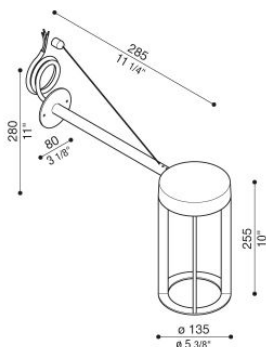

# Lula Bracket 150

LL15303W1

**Lombardo.**

## Technical information:

Installation:	Wall
Material:	Aluminium
Finish:	White RAL 9010
Treatment:	Sea Treatment
Diffuser type:	Polycarbonate
Lamp type:	LED
Energy performance class:	F
Colour temperature:	2200K
CRI:	>80
LB Factor:	L80B50 - 50.000h
Photobiological risk:	RG0
Power consumption (Watt):	12
Lumen:	1330
Real Lumen:	800
Power supply:	✓ included remotely
LED:	AC DIRECT
Insulation class:	⊖ CL.I
Power cable:	1 m H05RN-F 3x1
Type of protection:	<b>IP 65</b>
Resistance to breakage:	<b>IK 06 1J xx3</b>
Standards and Marks of Conformity:	CE UK ENEC
Dimming:	Phase cut

# Lula Bracket 150

LL15303W1

Lombardo.