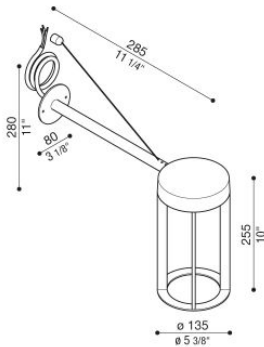

# Lula Bracket 150

LL15303W2

**Lombardo.**

**NEW**

## Technical information:

Installation:	Wall
Material:	Aluminium
Finish:	White RAL 9010
Treatment:	Sea Treatment
Diffuser type:	Polycarbonate
Lamp type:	LED
Energy performance class:	F
Colour temperature:	2700K
CRI:	>80
LB Factor:	L80B50 - 50.000h
Photobiological risk:	RG0
Power consumption (Watt):	12
Lumen:	1330
Real Lumen:	800
Power supply:	✓ included remotely
LED:	AC DIRECT
Insulation class:	⊖ CL.I
Power cable:	1 m H05RN-F 3x1
Type of protection:	<b>IP 65</b>
Resistance to breakage:	<b>IK 06 1J xx3</b>
Standards and Marks of Conformity:	CE UK ENEC
Dimming:	Phase cut

# Lula Bracket 150

LL15303W2

Lombardo.