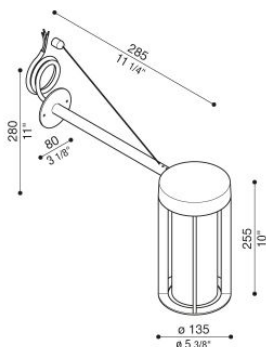

Lula UP Bracket 150

LL15304W1

Lombardo.

NEW

Technical information:

Installation:	Wall
Material:	Aluminium
Finish:	White RAL 9010
Treatment:	Sea Treatment
Diffuser type:	Frosted glass
Lamp type:	LED
Energy performance class:	F
Colour temperature:	2200K
CRI:	>80
LB Factor:	L80B50 - 50.000h
Photobiological risk:	RG0
Power consumption (Watt):	12
Lumen:	1330
Real Lumen:	1100
Power supply:	✓ integrated
LED:	AC DIRECT
Insulation class:	⊖ CL.I
Power cable:	1 m H05RN-F 3x1
Type of protection:	IP 65
Resistance to breakage:	IK 03 0,35J xx2
Standards and Marks of Conformity:	CE UK ENEC
Dimming:	Phase cut

Glass diffuser.

Lula UP Bracket 150

Lombardo.

LL15304W1

Lula UP Bracket 150

Lombardo.

LL15304W1

Photometric curves: