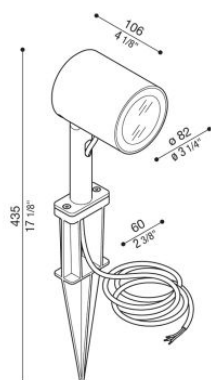

Ago Plus Garden

LT12660BD1

Lombardo.

NEW

Technical information:

Installation:	Ground
Material:	Aluminium
Finish:	Black Anodized Aluminium
Treatment:	Anodization
Diffuser type:	Serigraphed glass
Optics:	Diff.
Lamp type:	LED
Energy performance class:	E
Colour temperature:	2200K
CRI:	>80
LB Factor:	LM80B20 - 50.000h
Photobiological risk:	RG0
Power consumption (Watt):	20
Lumen:	2200
Real Lumen:	1560
Power supply:	⊗ not included
LED:	24V
Insulation class:	⊖ CL.III
Type of protection:	IP 66
Resistance to breakage:	IK 07 2J xx5
Standards and Marks of Conformity:	CE UK ENEC

Optic D not available for Honeycomb version. AC-Direct version cable: 1m H05RN-F 3x1. Cable 24V version: 1m H05RN-F 2x0.75.

Ago Plus Garden

Lombardo.

LT12660BD1

Installation images:

LT12660BD1

Photometric curves: