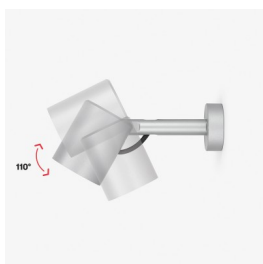

Ago Plus Garden

LT12660BD1

Lombardo.

NEW

Technical information:

Installation:	Ground
Material:	Aluminium
Finish:	Black Anodized Aluminium
Treatment:	Anodization
Diffuser type:	Serigraphed glass
Optics:	Diff.
Lamp type:	LED
Energy performance class:	E
Colour temperature:	2200K
CRI:	>80
LB Factor:	LM80B20 - 50.000h
Photobiological risk:	RG0
Power consumption (Watt):	20
Lumen:	2200
Real Lumen:	1560
Power supply:	⊗ not included
LED:	24V
Insulation class:	⊖ CL.III
Type of protection:	IP 66
Resistance to breakage:	IK 07 2J xx5
Standards and Marks of Conformity:	CE UK ENEC

Optic D not available for Honeycomb version. AC-Direct version cable: 1m H05RN-F 3x1. Cable 24V version: 1m H05RN-F 2x0.75.

Ago Plus Garden

Lombardo.

LT12660BD1

Installation images:

LT12660BD1

Photometric curves: