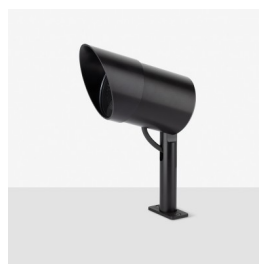

Ago Plus Garden

LT12660BD1

Lombardo.

NEW

Technical information:

Installation:	Ground
Material:	Aluminium
Finish:	Black Anodized Aluminium
Treatment:	Anodization
Diffuser type:	Serigraphed glass
Optics:	Diff.
Lamp type:	LED
Energy performance class:	E
Colour temperature:	2200K
CRI:	>80
LB Factor:	LM80B20 - 50.000h
Photobiological risk:	RG0
Power consumption (Watt):	20
Lumen:	2200
Real Lumen:	1560
Power supply:	⊗ not included
LED:	24V
Insulation class:	⊖ CL.III
Type of protection:	IP 66
Resistance to breakage:	IK 07 2J xx5
Standards and Marks of Conformity:	CE UK ENEC

Optic D not available for Honeycomb version. AC-Direct version cable: 1m H05RN-F 3x1. Cable 24V version: 1m H05RN-F 2x0.75.

Ago Plus Garden

Lombardo.

LT12660BD1

Installation images:

LT12660BD1

Photometric curves: