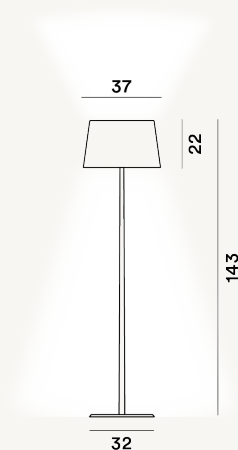

LUMIERE XX L READING PTL

DIMENSIONE

143 x 37 x 37

CAVO

Transparent

COLORE

White, Grey

CERTIFICAZIONI

PESO

Net kg 16.5

MATERIALE

Blown glass, varnished or chromed aluminium and metal

SORGENTE LUMINOSA

Bulb not included G9 4x33W Max Dimmer included