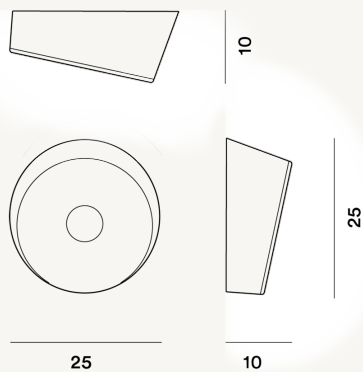

LUMIERE XX S WALL/CEILING PTL

DIMENSIONE

10 x 24 x 24

COLORE

White, Grey

CERTIFICAZIONI

PESO

Net kg 1.8

MATERIALE

Blown glass and varnished metal

CAVO

SORGENTE LUMINOSA

Bulb not included G9 3x8W Max ON-OFF