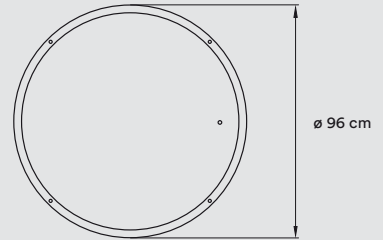

REF.

SPRO SG 21 LED DIM0-10V
SPRO SG 21 LED DIMDALI
SPRO SG 21 LED DIMBT

LIGHT SOURCE

Class I

120 - 277V: Dimmable 0-10V or DALI
220-240V: Dimmable Bluetooth - BT

Drivers:

- Constant Current 1400mA
- Constant Current 700mA

LED Integrated:

Led module
Energy class A*

3.000K, CRI>90, 85W, 50-60Hz, 1347 lm*
Available in 2.700K and 4.000K on request

*Measurements obtained by photometric laboratory tests using matt white outer shell and natural cherry shades.
Veneer Ref: 21 Natural Cherry

PACKAGING

Box Size: 110 × 110 × 36 cm

Box Volume: 0,44 m³

Weight: Gross - 23,3 Kg | Net - 11,9 Kg

MATERIALS & COMPONENTS

Opaque Wood Shell

Wood Veneer Spirals

- White Acrylic Top Diffuser
  Black is available if you want no upward light diffusion
- Transparent Acrylic Bottom Diffuser

Black Metal Canopy: ø 23 cm

4 Black Steel Cables: 2,5 m drop

Black Electrical Cable: 2,5 m drop

FINISHES

WOOD SHELL

21 Natural Cherry

WOOD VENEER SPIRALS

21 Natural Cherry