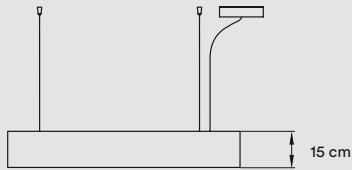

REF.

SPRO SG 21 LED DIM0-10V
SPRO SG 21 LED DIMDALI
SPRO SG 21 LED DIMBT

LIGHT SOURCE

Class I

120 - 277V: Dimmable 0-10V or DALI
220-240V: Dimmable Bluetooth - BT

Drivers:

- Constant Current 1400mA
- Constant Current 700mA

LED Integrated:

Led module
Energy class A*

3.000K, CRI>90, 85W, 50-60Hz, 1347 lm*
Available in 2.700K and 4.000K on request

*Measurements obtained by photometric laboratory tests using matt white outer shell and natural cherry shades.
Veneer Ref: 21 Natural Cherry

PACKAGING

Box Size: 110 × 110 × 36 cm

Box Volume: 0,44 m³

Weight: Gross - 23,3 Kg | Net - 11,9 Kg

MATERIALS & COMPONENTS

Opaque Wood Shell

Wood Veneer Spirals

- White Acrylic Top Diffuser
  Black is available if you want no upward light diffusion
- Transparent Acrylic Bottom Diffuser

Black Metal Canopy: ø 23 cm

4 Black Steel Cables: 2,5 m drop

Black Electrical Cable: 2,5 m drop

FINISHES

WOOD SHELL

21 Natural Cherry

WOOD VENEER SPIRALS

21 Natural Cherry