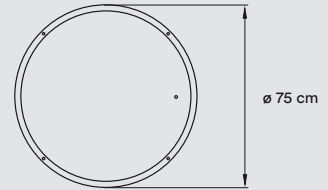

REF.

SPRO SM 21 LED DIM0-10V
SPRO SM 21 LED DIMDALI
SPRO SM 21 LED DIMBT

LIGHT SOURCE

Class I

120 - 277V: Dimmable 0-10V or DALI

220-240V: Dimmable Bluetooth - BT

Driver:

Constant Current 1400mA

LED Integrated:

Led module

Energy class A*

3.000K, CRI>90, 48W, 50-60Hz, 730 lm*

Available in 2.700K and 4.000K on request

*Measurements obtained by photometric laboratory tests using matt white outer shell and natural cherry shades.

Veneer Ref: 21 Natural Cherry

PACKAGING

Box Size: 88 × 88 × 34 cm

Box Volume: 0,27 m³

Weight: Gross - 15,5 Kg | Net - 10,1 Kg

MATERIALS & COMPONENTS

Opaque Wood Shell

Wood Veneer Spirals

- White Acrylic Top Diffuser

- Black is available if you want no upward light diffusion

- Transparent Acrylic Bottom Diffuser

Black Metal Canopy:

ø 17 cm - DIM0-10V & BT

ø 23 cm - DALI

4 Black Steel Cables: 2,5 m drop

Black Electrical Cable: 2,5 m drop

FINISHES

WOOD SHELL

21 Natural Cherry

WOOD VENEER SPIRALS

21 Natural Cherry