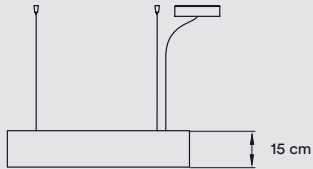

REF.

SPRO SM 21 LED DIM0-10V
SPRO SM 21 LED DIMDALI
SPRO SM 21 LED DIMBT

LIGHT SOURCE

Class I

120 - 277V: Dimmable 0-10V or DALI

220-240V: Dimmable Bluetooth - BT

Driver:

Constant Current 1400mA

LED Integrated:

Led module

Energy class A*

3.000K, CRI>90, 48W, 50-60Hz, 730 lm*

Available in 2.700K and 4.000K on request

*Measurements obtained by photometric laboratory tests using matt white outer shell and natural cherry shades.

Veneer Ref: 21 Natural Cherry

PACKAGING

Box Size: 88 × 88 × 34 cm

Box Volume: 0,27 m³

Weight: Gross - 15,5 Kg | Net - 10,1 Kg

MATERIALS & COMPONENTS

Opaque Wood Shell

Wood Veneer Spirals

- White Acrylic Top Diffuser

- Black is available if you want no upward light diffusion

- Transparent Acrylic Bottom Diffuser

Black Metal Canopy:

ø 17 cm - DIM0-10V & BT

ø 23 cm - DALI

4 Black Steel Cables: 2,5 m drop

Black Electrical Cable: 2,5 m drop

FINISHES

WOOD SHELL

21 Natural Cherry

WOOD VENEER SPIRALS

21 Natural Cherry