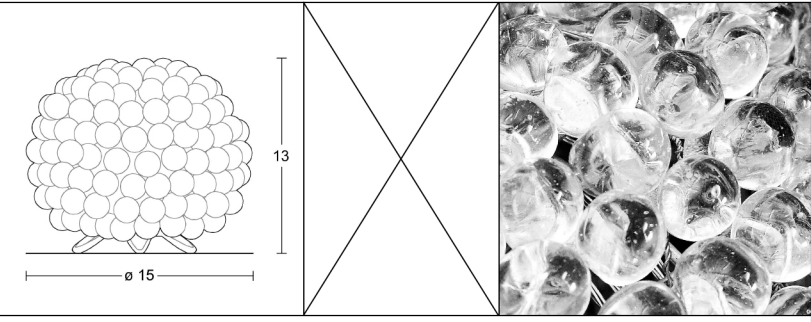

Product name : BIELA T.1 WB
Product Code : LP-0301-T1-WB
Product Familie : ATOME
Product Type : Floor / Table lamp
Description : Charming table or floor lamps collection made by hand, composed of blown glass balls.

Product Dimensions : Open | Packed
Height : ..... 13~ ... 20 cm.
Width : ..... 15~ ... 20 cm.
Depth : ..... 15~ ... 20 cm.
Diameter : ..... 15~ ... - cm.
Product Weight : (KGS)
NW : 1,3~ kg.
GW : 2~ kg.

Product Material : Blown Glass ball, metal.

Finish : Clear
Color : White Brillant
Default Bulb Type : G9
Bulb # : x1
Default Voltage : 220-240V
Hertz : 50Hz

Fixation : Floor/Table lamp Type L1
Default Cable Length : 160 cm.

Origin : Belgium

See this model and all others collections from this family by downloading the ATOME focus catalog in PDF :

Please scan this QR code

Cleaning & safety instructions

Please scan this QR code

Spiridon Deco

21 Rue de l'Ancienne Potence
7503 Froyennes, Belgique
+32 (0) 69 556 553
commercial@spiridondeco.com
www.spiridondeco.com