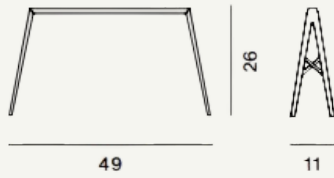

BRIDGE TABLE LED

Bridge 1

Bridge 2

Bent and painted laser cut metal.

Colours:
rosso scuro, ottone

LED included

Bridge 1
7,8W 2700K
882 lm Cri>90

Bridge 2
3,6W 2700K
352 lm Cri>90

Proximity sensor switch on the lamp

Transparent cable

With personalized packaging

◆ CE IP 20

Weight:
Bridge 1
net kg 0,40

This product contains an energy efficiency class F light source

Bridge 2
net kg 0,35