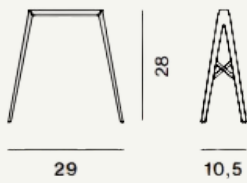

BRIDGE TABLE LED

Bridge 1

Bridge 2

Bent and painted laser cut metal.

Colours:
rosso scuro, ottone

LED included

Bridge 1
7,8W 2700K
882 lm Cri>90

Bridge 2
3,6W 2700K
352 lm Cri>90

Proximity sensor switch on the lamp

Transparent cable

With personalized packaging

◆ CE IP 20

Weight:
Bridge 1
net kg 0,40

This product contains an energy efficiency class F light source

Bridge 2
net kg 0,35