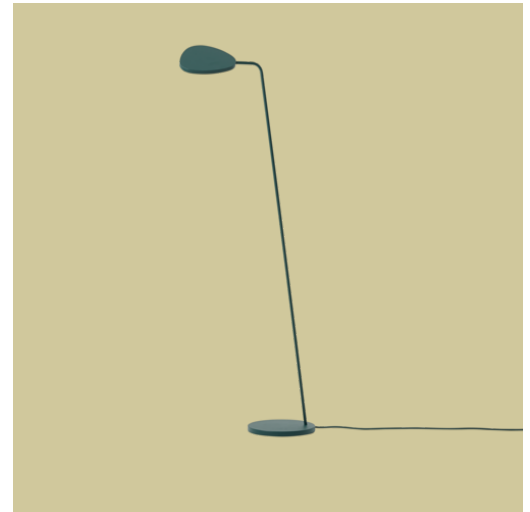

Leaf Floor Lamp

“Combining a light and elegant design with an energy-efficient LED technology, the Leaf Floor Lamp has a clean and refined expression. The asymmetric geometry of the design gives it an organic and friendly appearance, inspired by the leaves on a tree. Turn the leaf according to your needs and discover how the lamp will subtly transform its shape, adding a graphic and gentle light silhouette to any space.”

— Broberg & Ridderstråle

| | |
|------------------------------|--|
| Designed by | Broberg & Ridderstråle / 2012 |
| About the designer | Broberg & Ridderstråle are Swedish designers and architectural partners. Their work combines aesthetic rationality with a touch of humor and wit. Both Mats Broberg and Johan Ridderstråle graduated from Konstfack University of Design with honors and have been awarded the Swedish Art Council's working grant. Their work has been exhibited in Tokyo, Milan, and London. |
| Environment | Indoor |
| Country of Production | China |
| Preassembled | Yes. |
| Description | With its elegantly simple lines, the Leaf Floor Lamp brings ambient as well as direct lighting to any space, paired with its organic shape that is inspired by the leaves of a tree. The design features a dimmable LED light alongside a turnable head, allowing for its user to position the light as desired for one's individual space and atmosphere. |
| Material | Aluminum, Brass, Coloured PVC cord. The Leaf Floor Lamp is a result of a process combining turned and casted aluminum and steel, with a strong powder coating as paint. It has a build-in energy-efficient LED bulb with a Lumen Maintenance (Lifetime) of L90 B10 35.000 hours. |
| Cleaning & Care | Wipe off dust with dry cloth. If necessary use a moist cloth, then dry off. Do not use abrasive cleaning agents. Always switch off the electricity supply before cleaning. |
| Light source included | Yes. |
| Dimmable function | Yes. |