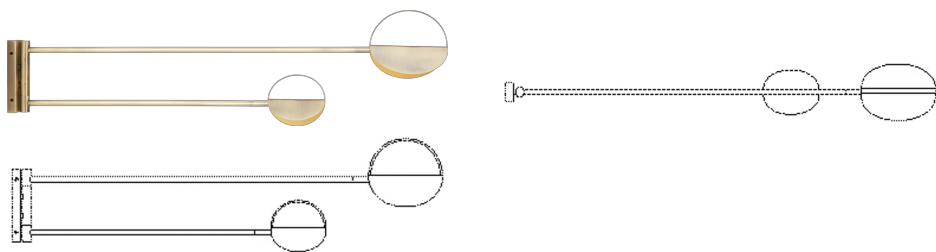

20-120-02

Leaves Wall Lamp

Specifications

Country of origin	Width	Height	Cord	LED	Dimmable ¹
China	92 cm	24.30 cm	2.50 m Black Textile cord	Yes	No
Light source included	Burning hours	Lumen	Kelvin	Replaceable lightsource	The parcel's measurements
Yes	25,000 h	900 lm	2,700 k	No	The parcel's measurements 1: 0.05 m ³ , 2.5 kg (D 30.5 cm, W 15.0 cm, H 98.5 cm)

The parcel's measurements 1: 0.05 m3, 2.5 kg
(D 30.5 cm, W 15.0 cm, H 98.5 cm)

20-120-03

Leaves Floor Lamp

Width

90 cm

Height

135 cm

Cord

The parcel's measurements 1: 0.03 m3, 2.1 kg
(D 16.0 cm, W 21.5 cm, H 98.5 cm)
The parcel's measurements 2: 0.02 m3, 8.5 kg
(D 21.5 cm, W 21.5 cm, H 33.5 cm)

20-120-01

Leaves Pendant

Width

125 cm

Height

40,80 cm

The parcel's measurements

The parcel's measurements 1: 0.09 m3, 4.7 kg
(D 47.0 cm, W 15.0 cm, H 131.5 cm)

Materials and surfaces

Bar

Matt antique brass plated iron

Matt black painted iron