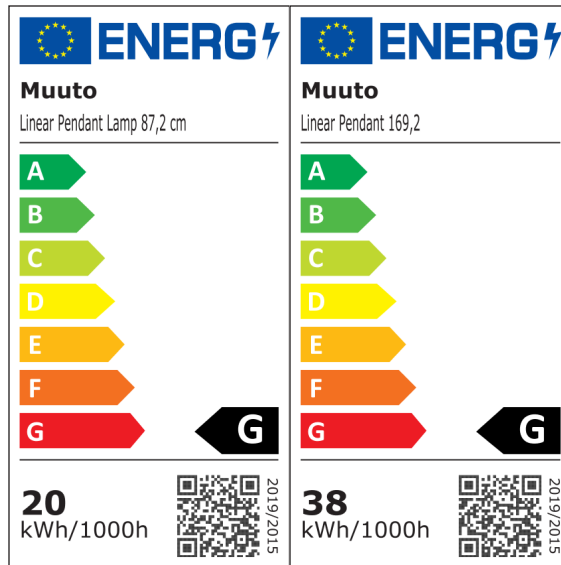

Linear Pendant Lamp

Energy Label

Tests, Labels & Certifications

Electromagnetic Compatibility

Electromagnetic Compatibility (EMC)

Safety & Regulations

CCC
ECO Design Directive
Low Voltage Directive 2014/35 EU (LVD)
REACH
Restriction of Hazardous Substances Directive (RoHS)
Waste of Electronic and Electrical Equipment (WEEE)

[Explore Assets](#)

[DOWNLOADSITE](#)