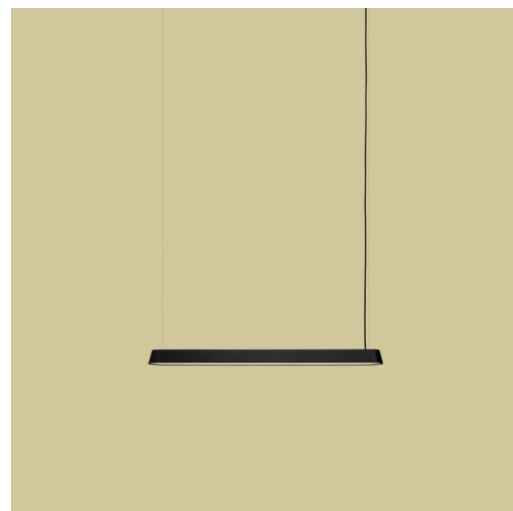

# Linear Pendant Lamp

“The Linear Lamp Series is designed from the idea of creating smaller atmospheres through modern light, bringing a sense of intimacy to larger spaces. With their elegant expression, subtle details and inherent functionality, the designs create space for both being and working on your own as well as making for a friendly environment when in the company of others. Use the Linear Lamp Series in any space in need of modern, functional lighting.”

— Thomas Bentzen

<b>Designed by</b>	Thomas Bentzen / 2020
<b>About the designer</b>	Thomas Bentzen, former Head of Design at Muuto, started his own studio in 2010. Bentzen’s designs are characterized by simplicity, rationality and functionality — always firmly rooted in the Danish design tradition, material knowledge, craftsmanship and rational industrial manufacturing processes. His work continues to receive international recognition at fairs and exhibitions all over the world.
<b>Environment</b>	Indoor
<b>Country of Production</b>	China
<b>Preassembled</b>	Yes.
<b>Description</b>	The Linear Pendant Lamp is designed to create smaller atmospheres within larger spaces. The design features elegant lines and subtle details alongside its inherent functionality, making for a modern, functional light for any space.
<b>Material</b>	Lamphead in pressure-die casted and extruded, powder coated aluminum. Stem in powder coated steel. Diffuser in polycarbonate. PVC cord.
<b>Cleaning &amp; Care</b>	Clean with soft dry cloth only. Always switch off electricity supply before cleaning.
<b>Cord length</b>	400 cm / 157.5"
<b>Light source included</b>	169,2 cm, 87,2 cm: Yes
<b>Ceiling Cap included</b>	169,2 cm, 87,2 cm: Yes
<b>Dimmable function</b>	No.

### 169,2 cm

Length:	169,2 cm / 66.6"
Height:	5,4 cm / 2.1"
Width:	10,7 cm / 4.2"
Cord Length:	400 cm / 157.5"

### 87,2 cm

Length:	87,2 cm / 34.3"
Height:	5,4 cm / 2.1"
Width:	10,7 cm / 4.2"
Cord Length:	400 cm / 157.5"