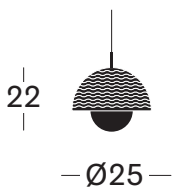

VINCENT SHEPPARD

LUNA PENDANT LAMPS

PRODUCT DATA SHEET

LUNA

ceiling cap	single	brushed brass
shade	natural rattan	
cable	2,5m jute fabric covered electrical cable	
strain relief clamp	brushed brass	
bulb	G125 6W E27 led included	
kelvin	2700 K	
lumen	720 Lm	
dimnable	no	

DIMENSIONS

VARIANTS

LUNA PENDANT	ITEM CODE	FINISH	PACKAGE DIMENSION (cm/inch)	CBM (m ³ /ft ³)	WEIGHT (kg/lb)
single	LA0231206	pure natural	24 x 28 x 42 9 x 11 x 16	0.03 m ³ 1ft ³	1.7 kg 3.7 lb

COLOURS

MAINTENANCE AND CARE