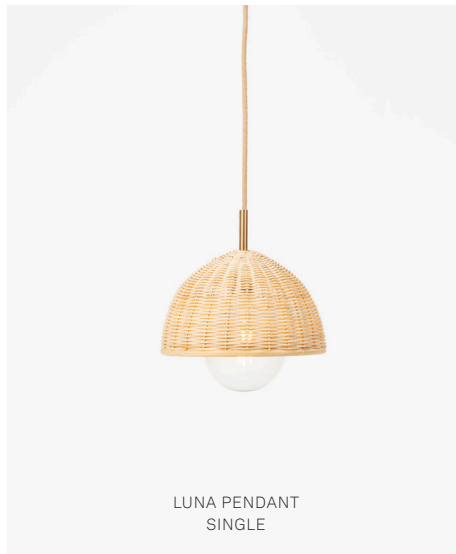

VINCENT SHEPPARD

LUNA PENDANT LAMPS

PRODUCT DATA SHEET

LUNA

ceiling cap	single	brushed brass
shade	natural rattan	
cable	2,5m jute fabric covered electrical cable	
strain relief clamp	brushed brass	
bulb	G125 6W E27 led included	
kelvin	2700 K	
lumen	720 Lm	
dimnable	no	

DIMENSIONS

VARIANTS

LUNA PENDANT	ITEM CODE	FINISH	PACKAGE DIMENSION (cm/inch)	CBM (m ³ /ft ³)	WEIGHT (kg/lb)
single	LA0231206	pure natural	24 x 28 x 42 9 x 11 x 16	0.03 m ³ 1ft ³	1.7 kg 3.7 lb

COLOURS

MAINTENANCE AND CARE