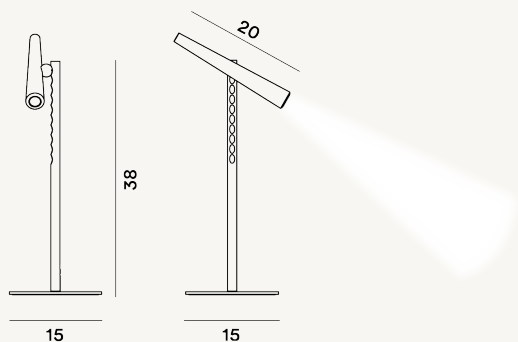

MAGNETO TABLE LED

DIMENSIONE

38 x 20 x 15

CAVO

Black

COLORE

White, Black

CERTIFICAZIONI

PESO

Net kg 1.3

MATERIALE

Coated steel, ABS and super magnet made of "rare earth"

SORGENTE LUMINOSA

LED included Scheda Led 5 W 2700 K 475lm CRI>80
ON-OFF