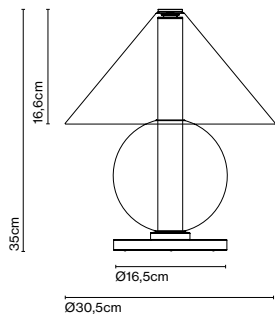

Fragile

Fragile

Light source:
LED SMD 700mA 2,1W 2700K
CRI90 226,5lm
Luminaire:
85 - 264 VAC

LED included

Black electrical cord

Cable length: 2 m

Blown glass shades. Methacrylate base. Progressive dimmer from 0 to 100.

○ Translucent

● Amber

[Download](#) Assembly instructions

[Download](#) Photometric data

[Download](#) 2D

[Download](#) 3D

In its form, we find remnants of the past; in the material, we find emotion. The glass not only reveals the light source; it also speaks of purity, lightness and how this design blends in with its surroundings. Its structure seems to stand effortlessly, a very serious feat in which everything is in plain sight.