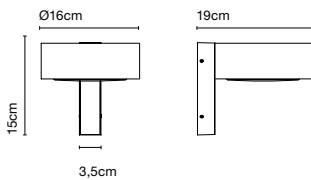

Plaff-on!

Joan Gaspar

marset

Plaff-on! A IP65

Plaff-on! A IP65

LED COB 8W 230V 2700K
CRI90
Light source - 544lm
(included)

Structure made of lacquered aluminium which supports an opal blown glass shade.

- Black
- Rust brown

dimmable

IP65

[Download](#) Assembly Instructions

[Download](#) Photometric Data

[Download](#) 2D

[Download](#) 3D

Range

This new outdoor version features a perpendicular mount to project the light downward while still allowing light to flow smoothly through the open top.